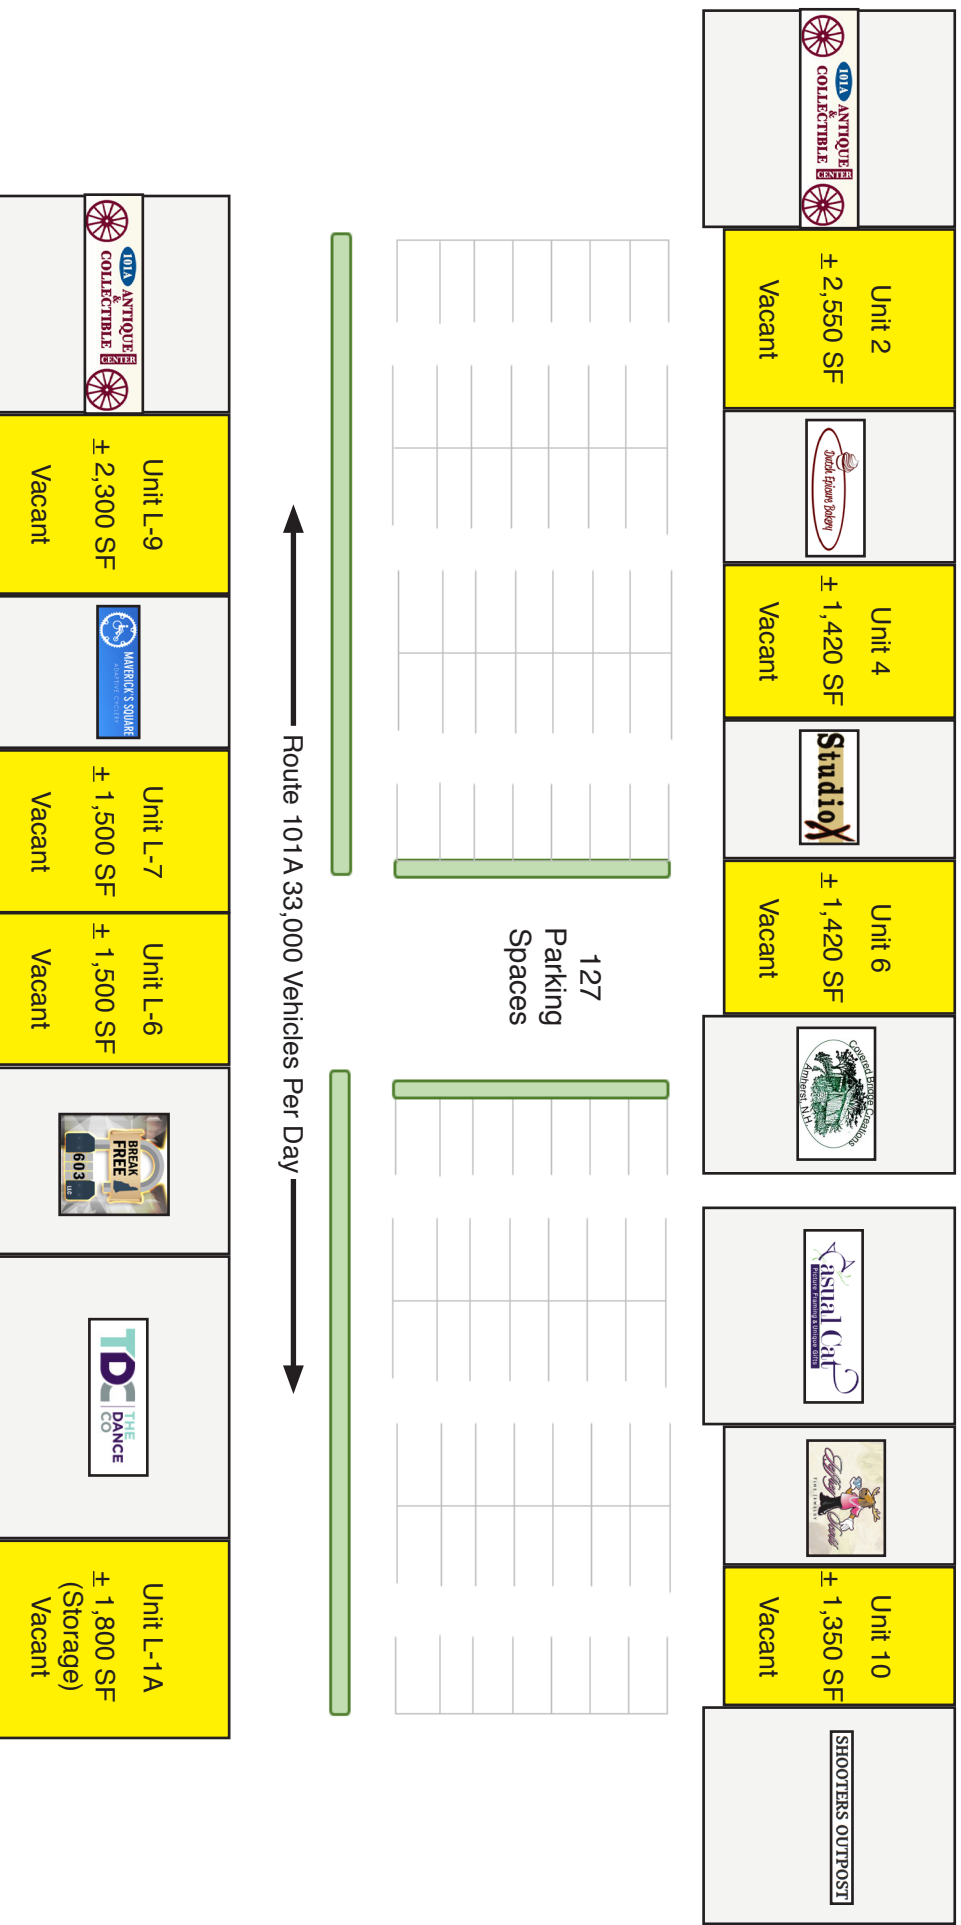

HERITAGE PLACE

141 ROUTE 101A
AMHERST, NEW HAMPSHIRE

FOR MORE INFORMATION CONTACT DEREK LAWTON @ 978.319.2505 | DEREK@WRCRE.COM OR JESS HEPLER @ 603.785.2246 | JESS@WRCRE.COM