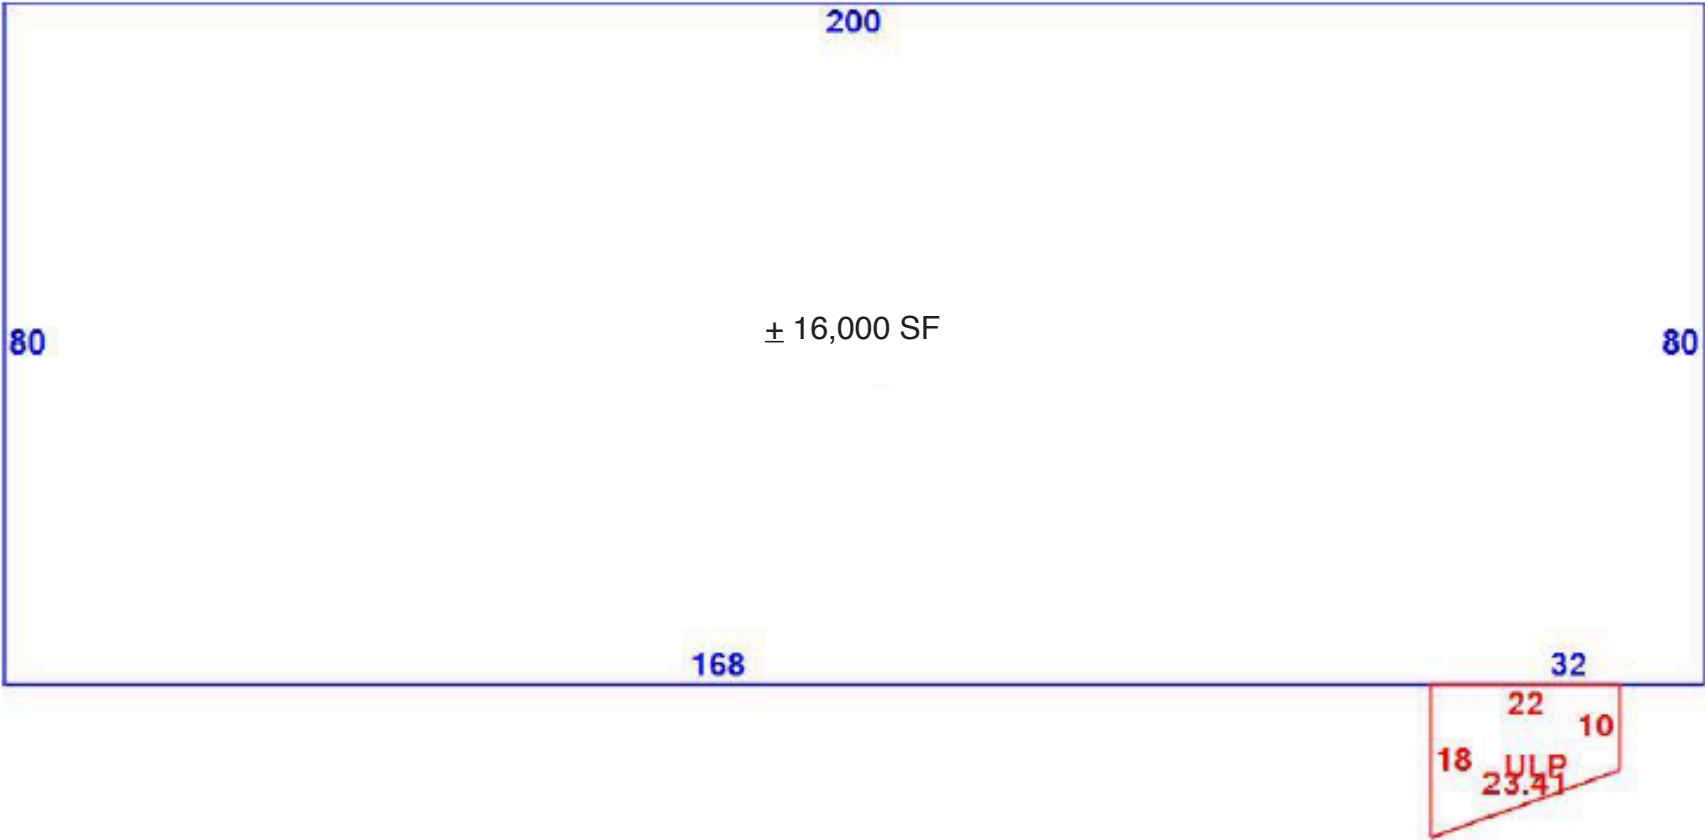

6 INDUSTRIAL DRIVE
EXETER, NEW HAMPSHIRE

**WILLIAM
& REEVES**
COMMERCIAL REAL ESTATE

FLOOR PLAN

FOR MORE INFORMATION CONTACT DEANE @ 603.315.0808 | DEANE@WRCRE.COM