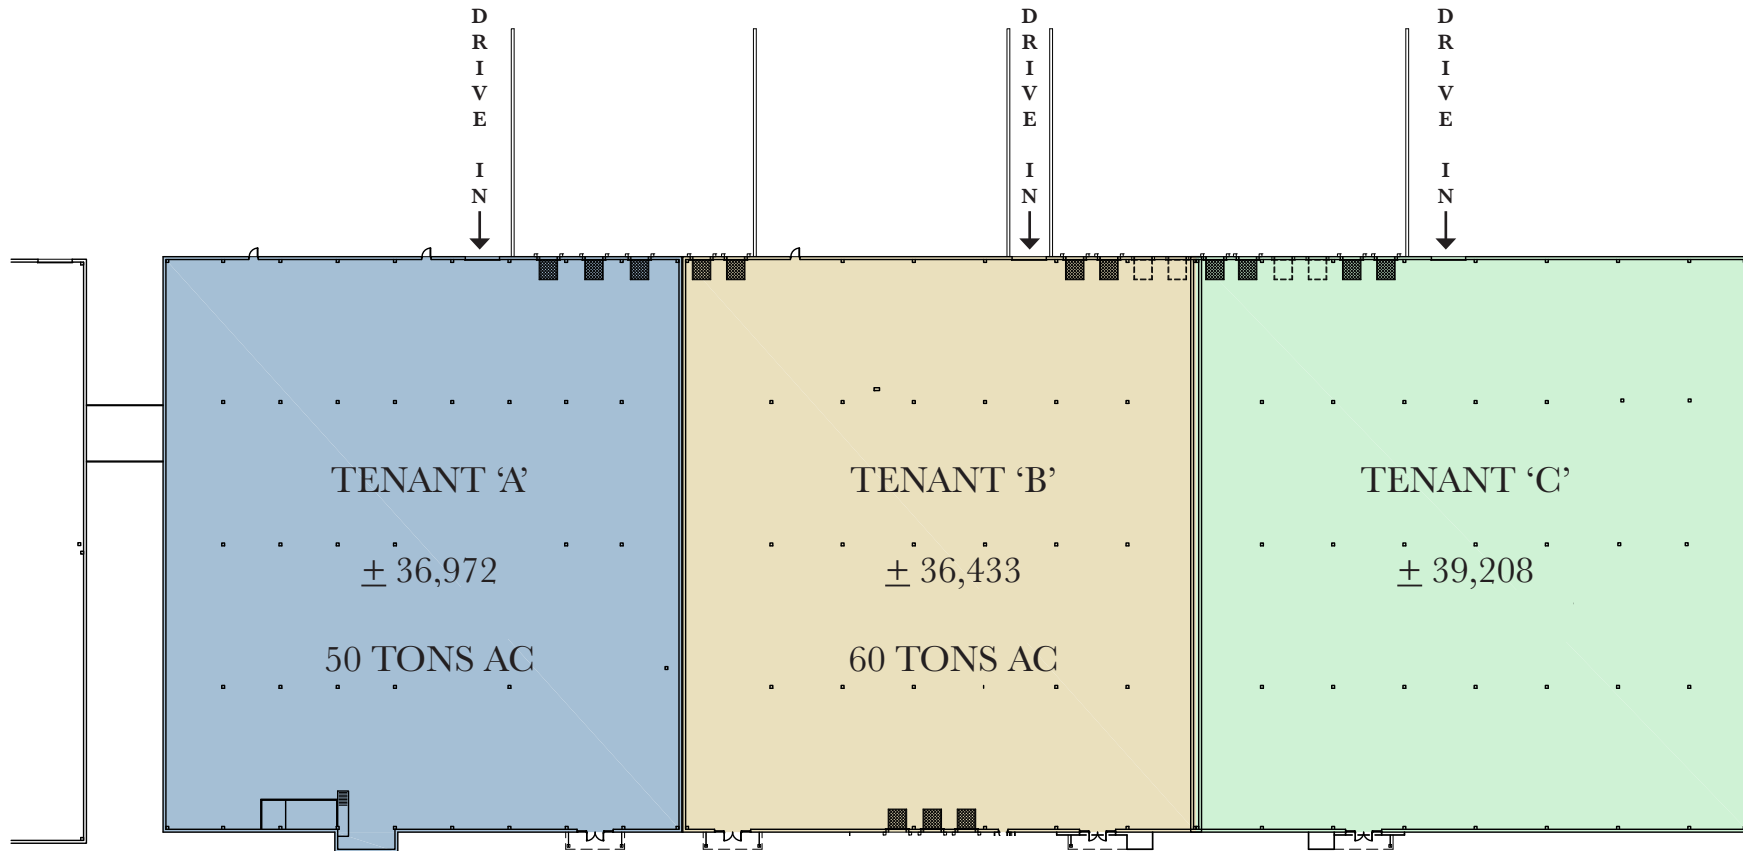

**19-27 TERRILL PARK DRIVE**  
CONCORD, NEW HAMPSHIRE

**WILLIAM  
& REEVES**  
COMMERCIAL REAL ESTATE

**CAPITOL CROSSING**  
CONCORD, NEW HAMPSHIRE

**INDUSTRIAL REDEVELOPMENT**  
FLOOR PLAN

FOR MORE INFORMATION CONTACT DEANE @ 603.315.0808 | DEANE@WRCRE.COM