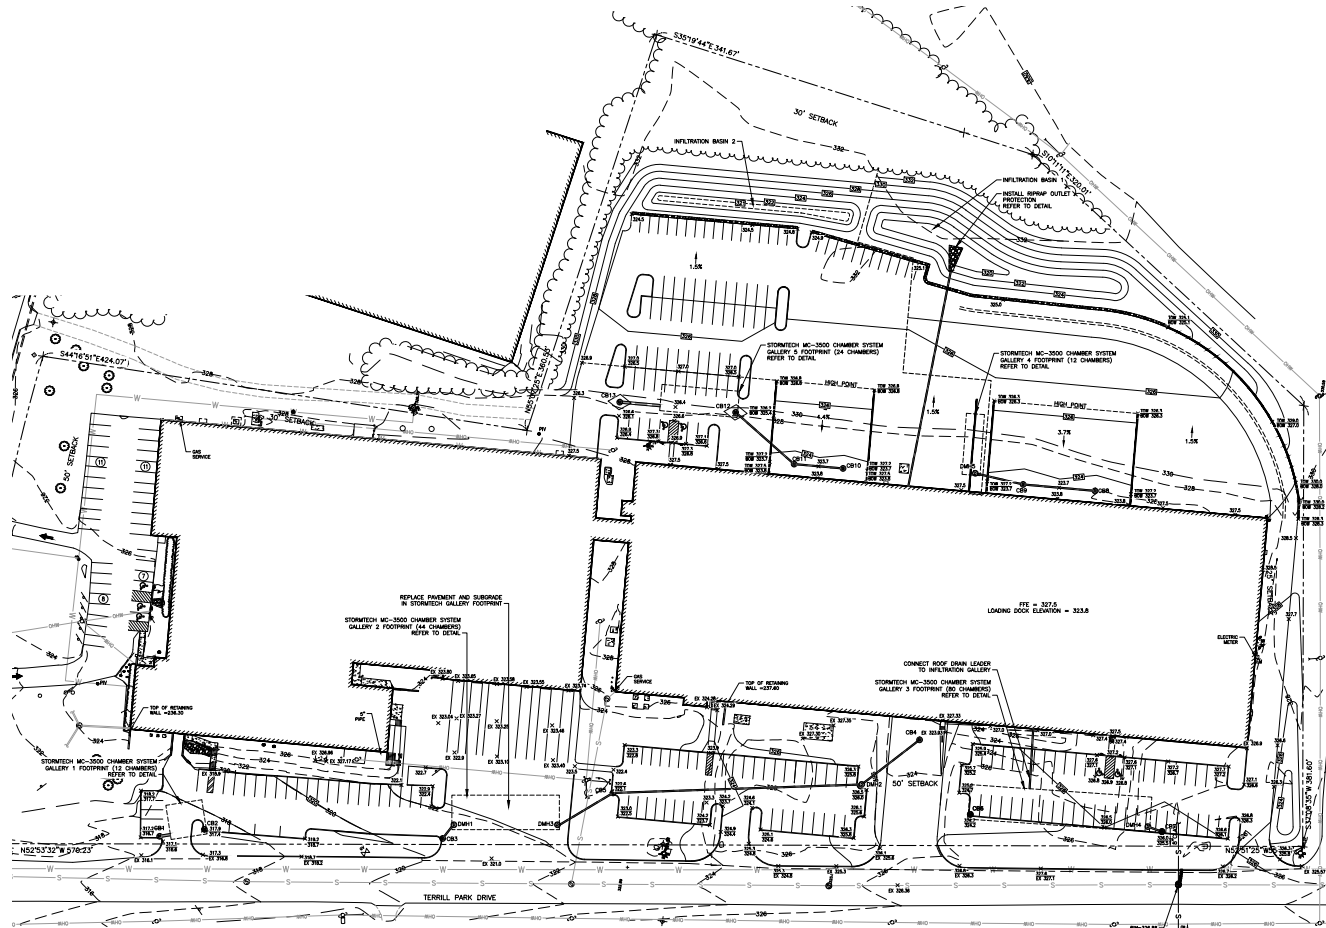

19-27 TERRILL PARK DR.
CONCORD, NEW HAMPSHIRE

**WILLIAM
& REEVES**
COMMERCIAL REAL ESTATE

CAPITOL CROSSING CONCORD, NEW HAMPSHIRE

INDUSTRIAL REDEVELOPMENT

FOR MORE INFORMATION CONTACT DEANE @ 603.315.0808 | DEANE@WRCRE.COM