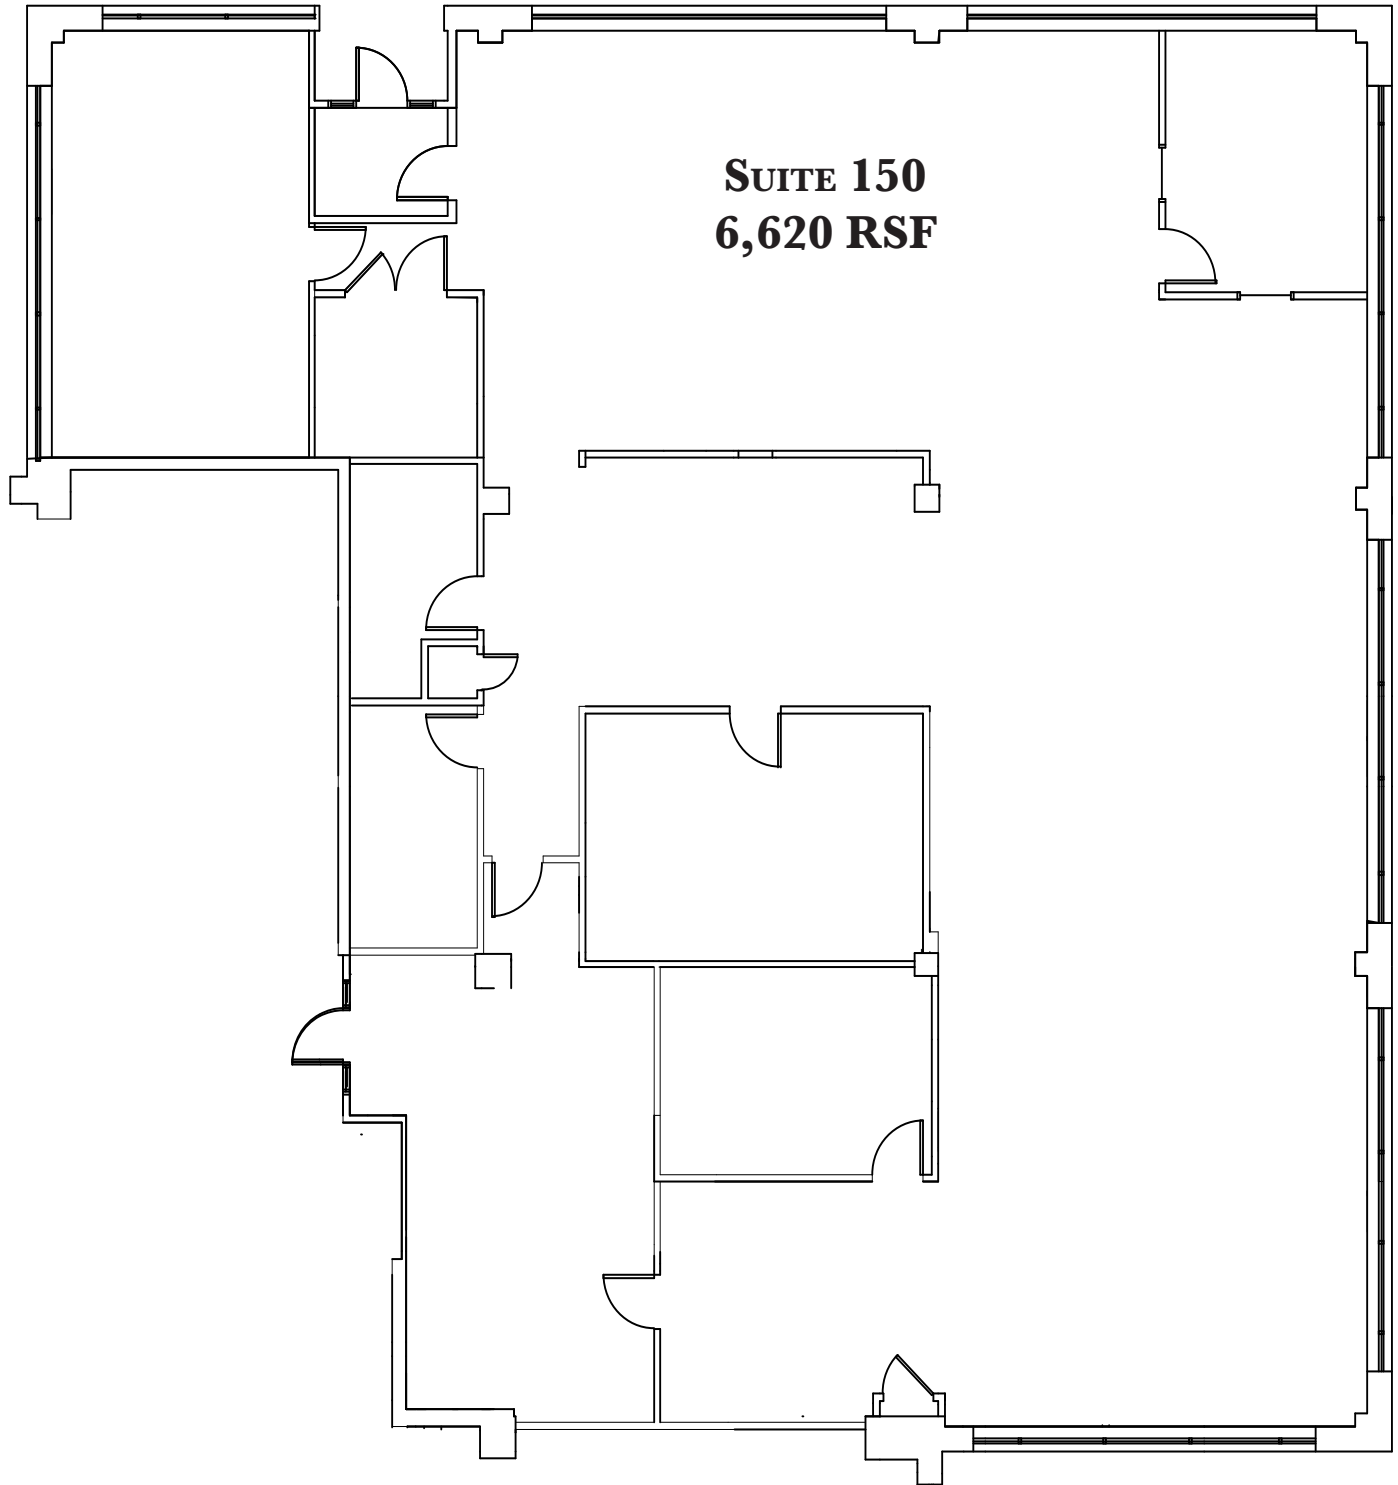

9 TRAFALGAR SQUARE
NASHUA, NEW HAMPSHIRE

**WILLIAM
& REEVES**
COMMERCIAL REAL ESTATE

FOR MORE INFORMATION CONTACT DEANE @ 603.315.0808 | DEANE@WRCRE.COM