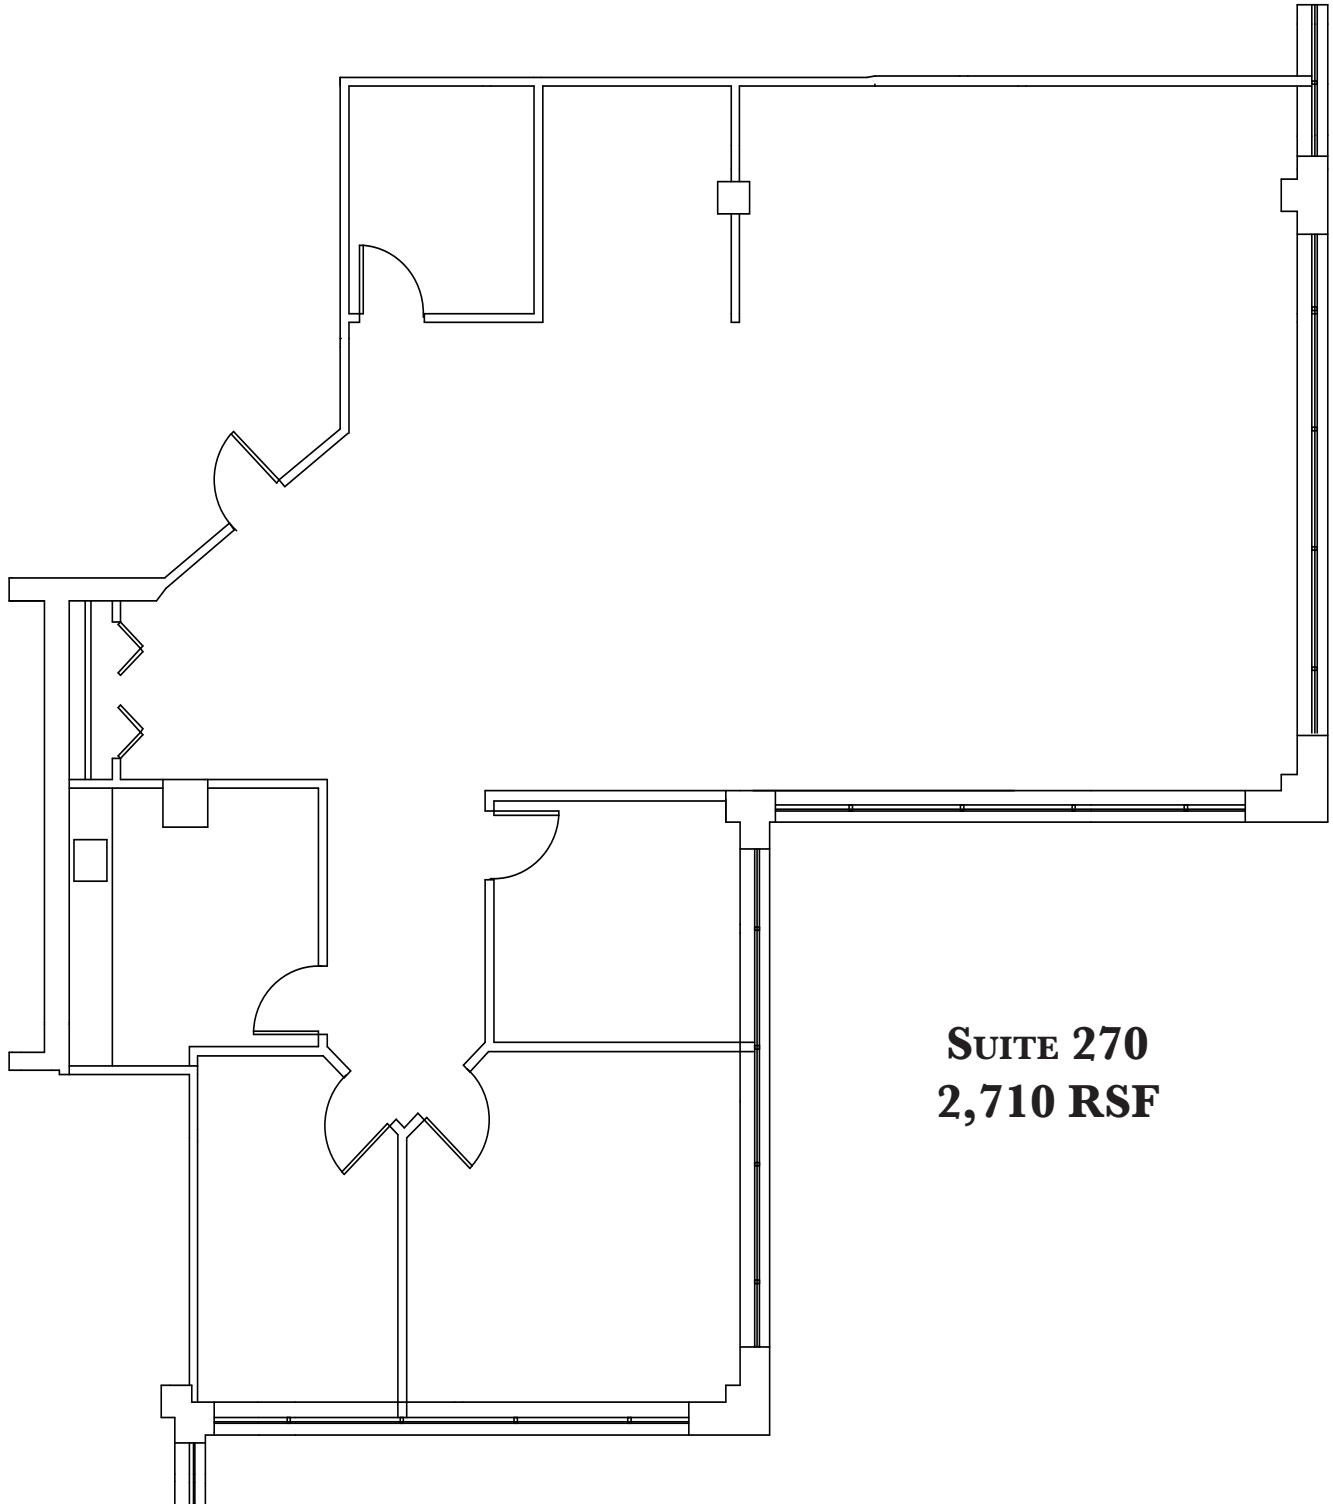

9 TRAFALGAR SQUARE
NASHUA, NEW HAMPSHIRE

**WILLIAM
& REEVES**

COMMERCIAL REAL ESTATE

SUITE 270
2,710 RSF

FOR MORE INFORMATION CONTACT DEANE @ 603.315.0808 | DEANE@WRCRE.COM