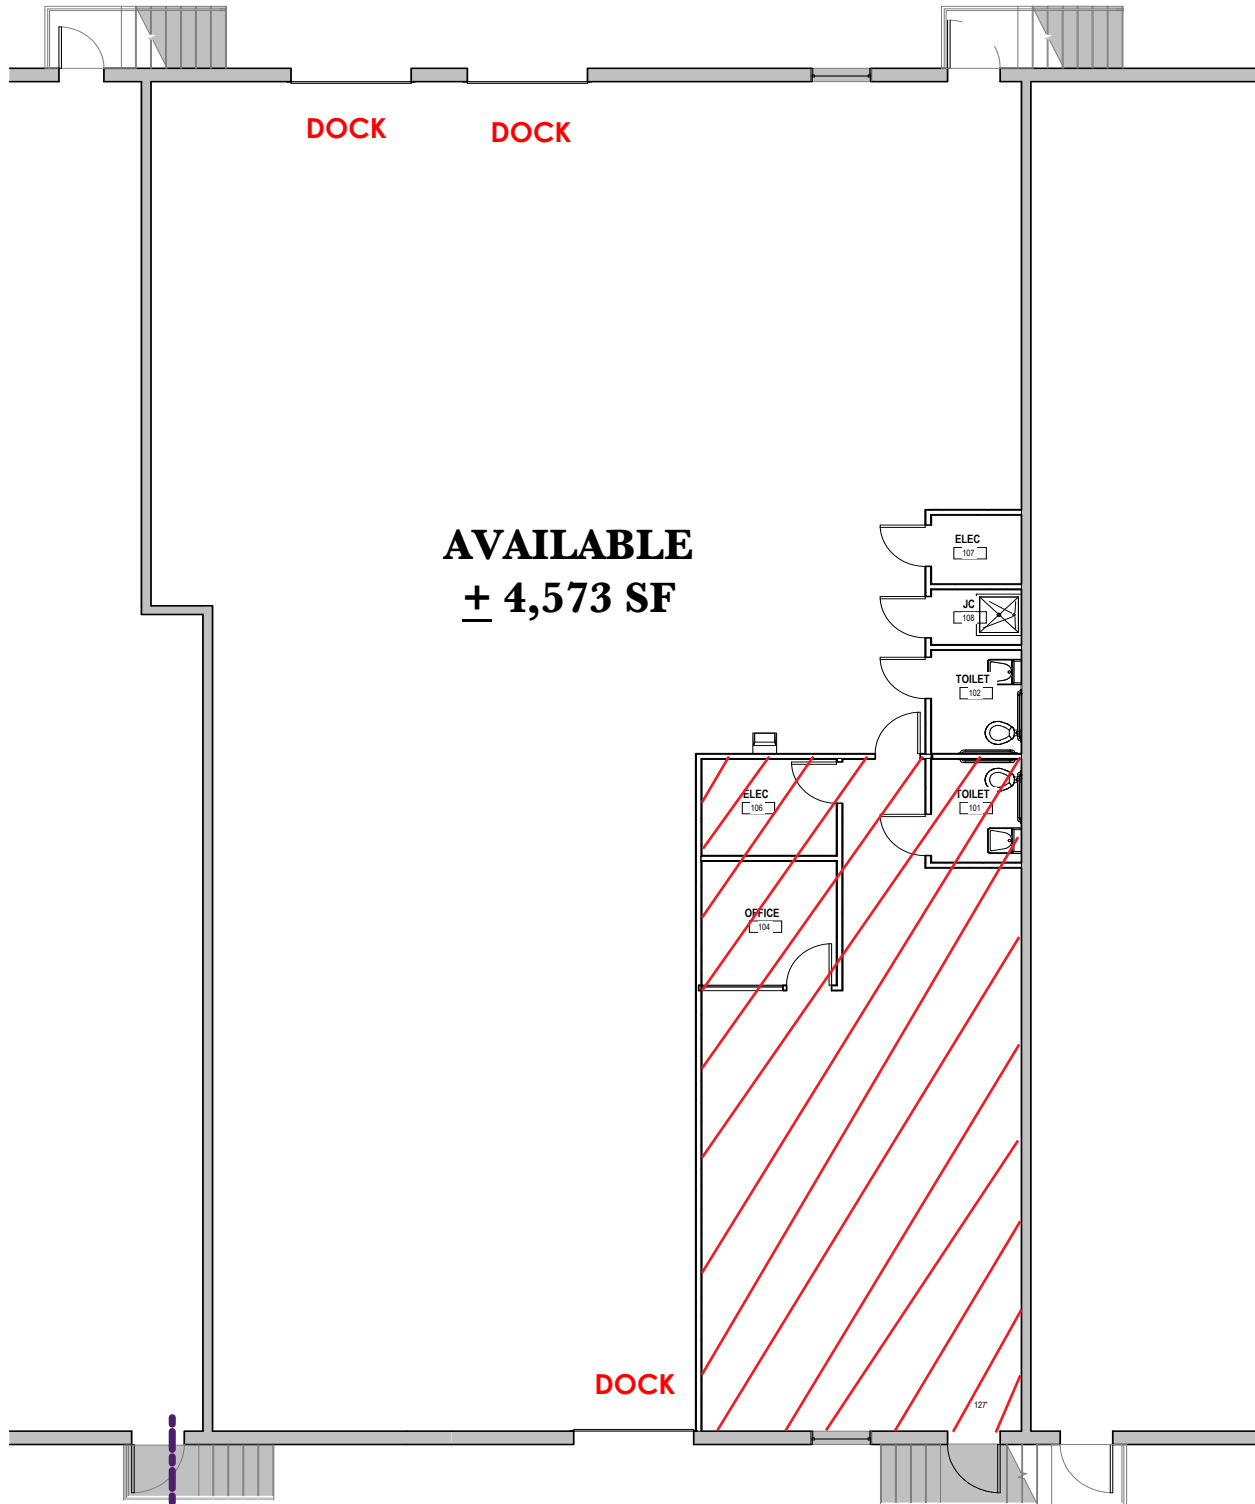

850 E INDUSTRIAL PARK DRIVE  
MANCHESTER, NEW HAMPSHIRE

**WILLIAM  
& REEVES**  
COMMERCIAL REAL ESTATE

FOR MORE INFORMATION CONTACT DEANE @ 603.315.0808 | DEANE@WRCRE.COM