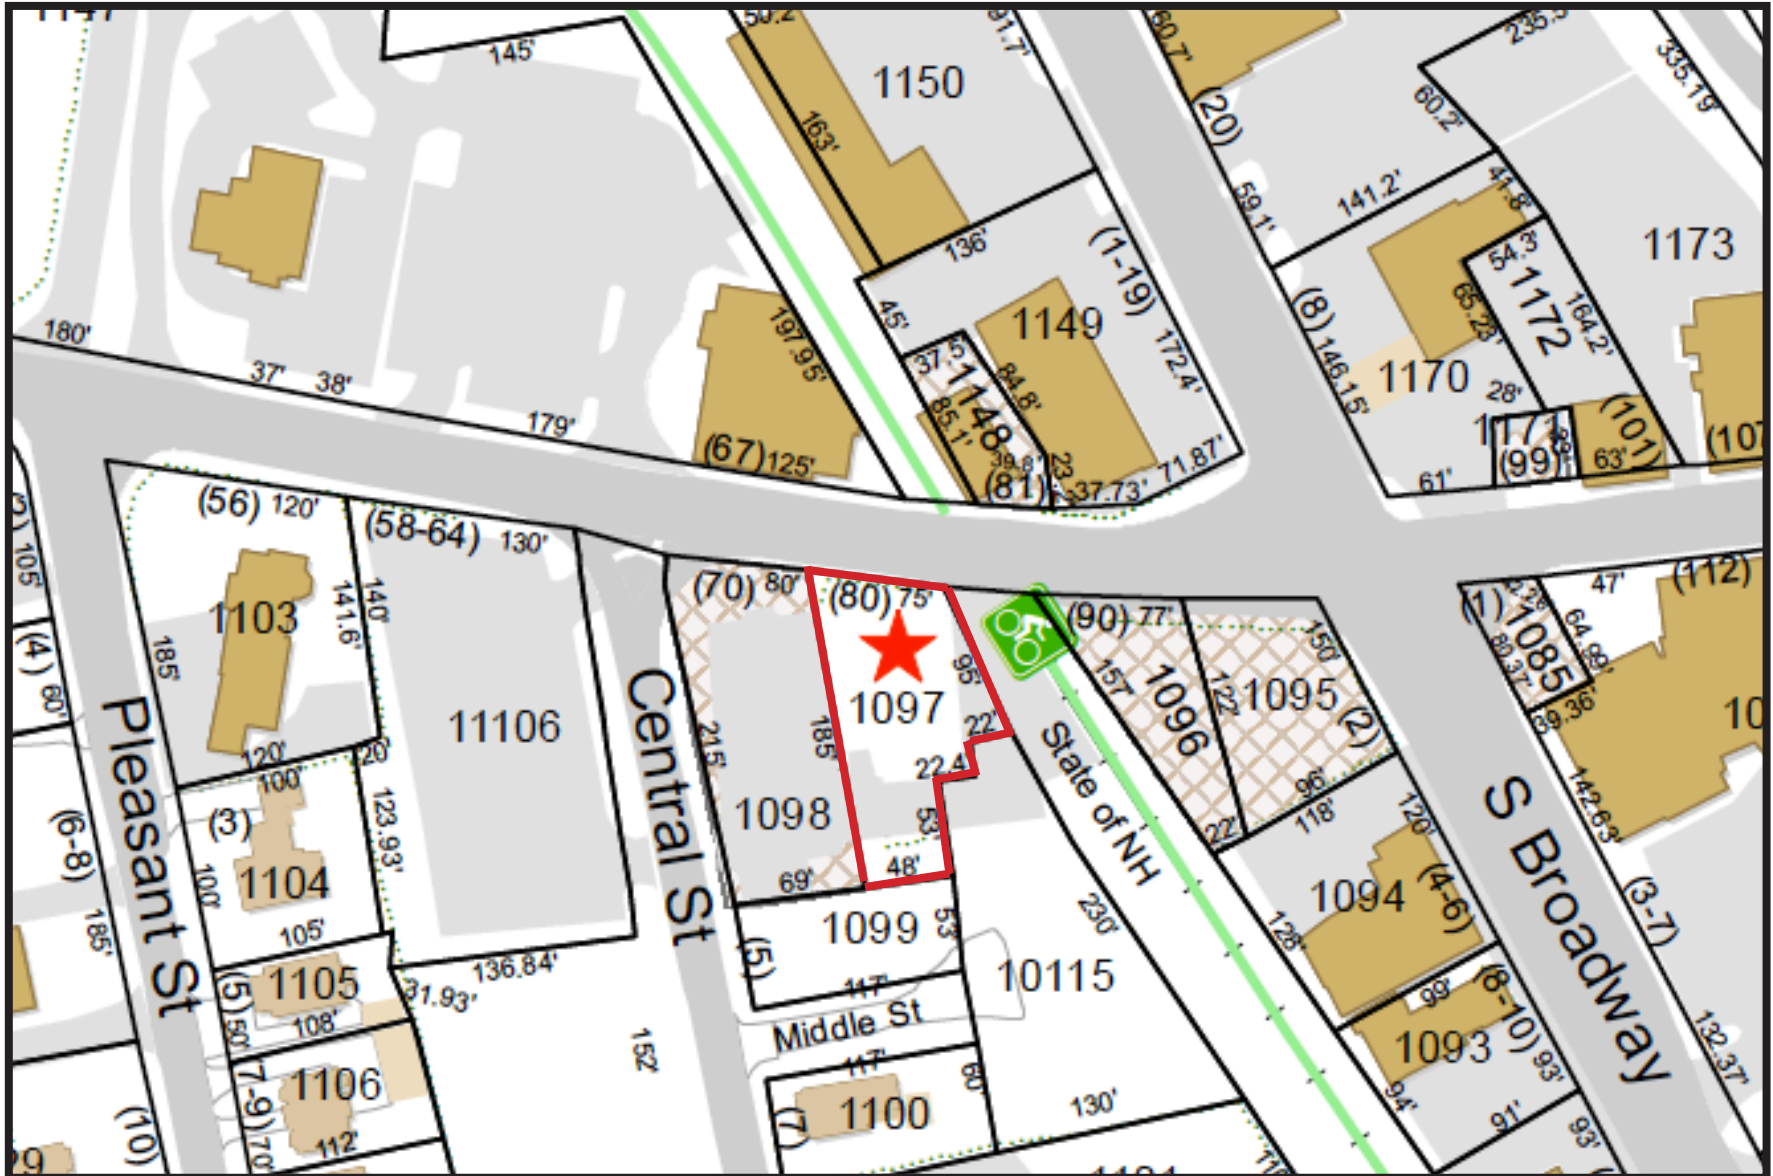

**80 MAIN STREET**  
SALEM, NEW HAMPSHIRE

**GIS MAP**

FOR MORE INFORMATION CONTACT DEANE @ 603.315.0808 | DEANE@WRCRE.COM