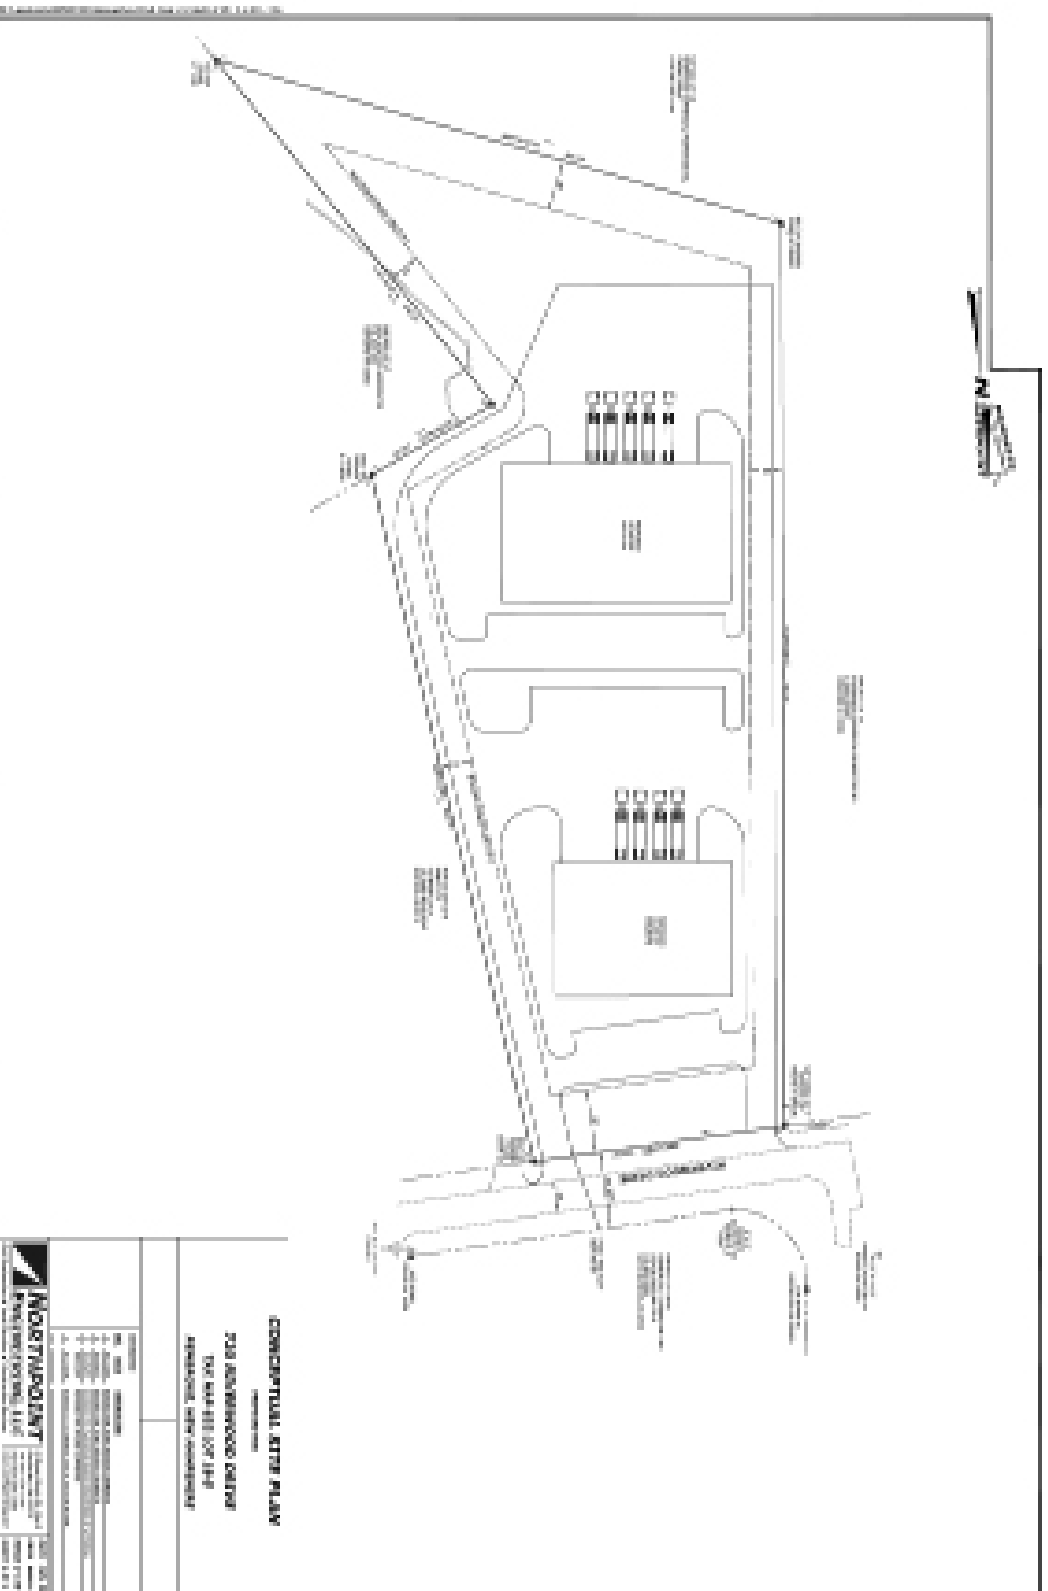

720 RIVERWOOD DRIVE PEMBROKE, NEW HAMPSHIRE

**WILLIAM
& REEVES**
COMMERCIAL REAL ESTATE

CONCEPTUAL SITE PLAN
FOR THE DEVELOPMENT OF
720 RIVERWOOD DRIVE
PEMBROKE, NEW HAMPSHIRE

DATE:	12/15/2011
BY:	ARCHITECT
FOR:	WILLIAM & REEVES
PROJECT:	720 RIVERWOOD DRIVE
DESCRIPTION:	CONCEPTUAL SITE PLAN
SCALE:	AS SHOWN
DESIGNED BY:	ARCHITECT
CHECKED BY:	ARCHITECT
DATE:	12/15/2011
BY:	ARCHITECT
FOR:	WILLIAM & REEVES
PROJECT:	720 RIVERWOOD DRIVE
DESCRIPTION:	CONCEPTUAL SITE PLAN
SCALE:	AS SHOWN