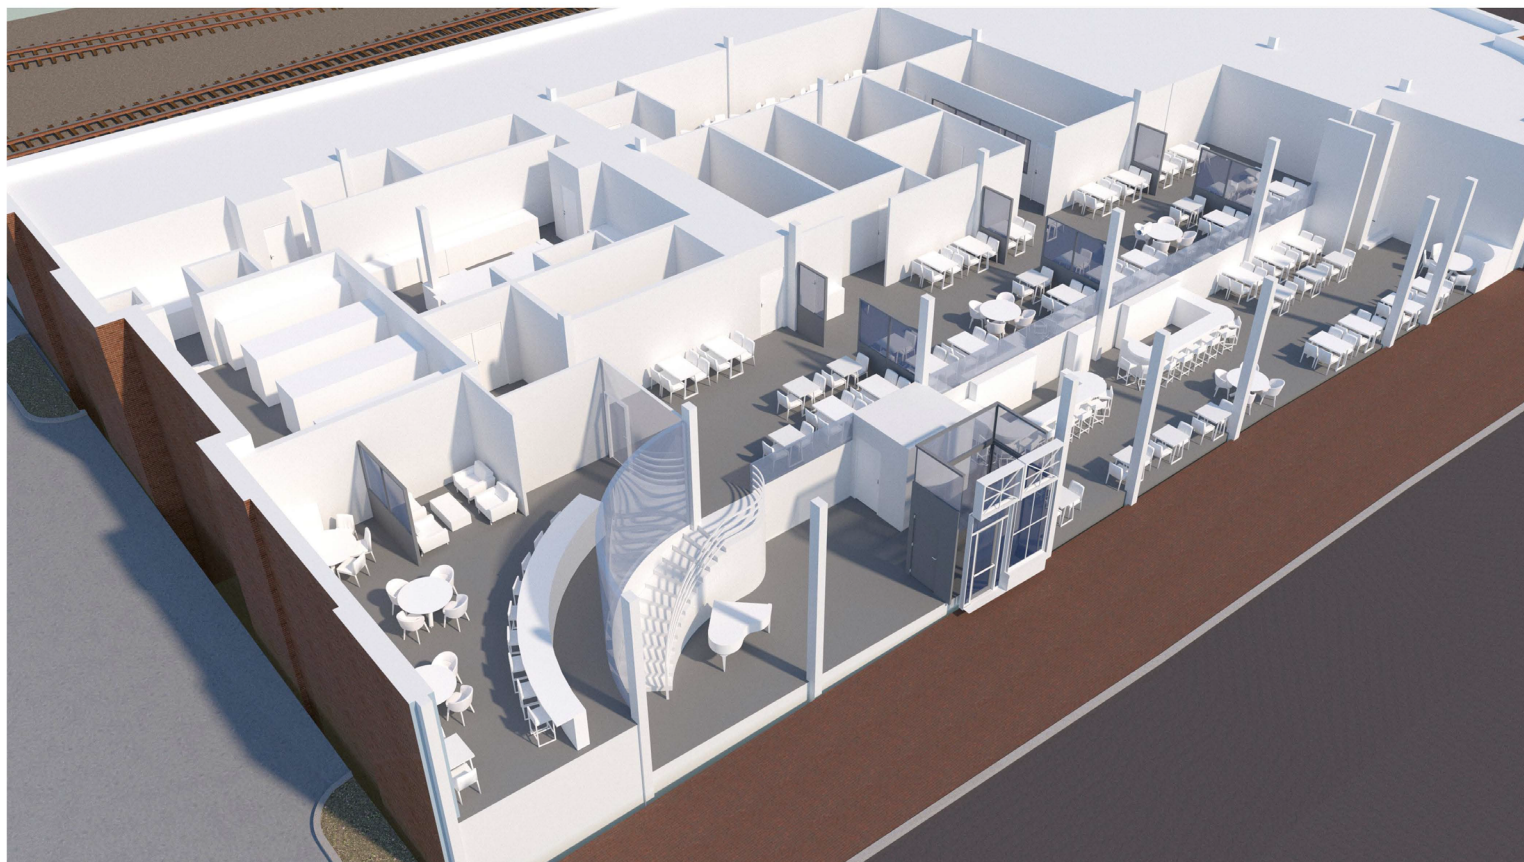

70 MAPLEWOOD AVE
PORTSMOUTH, NEW HAMPSHIRE

**WILLIAM
& REEVES**
COMMERCIAL REAL ESTATE

CONCEPT PERSPECTIVE 4

FOR MORE INFORMATION CONTACT DEANE @ 603.315.0808 | DEANE@WRCRE.COM