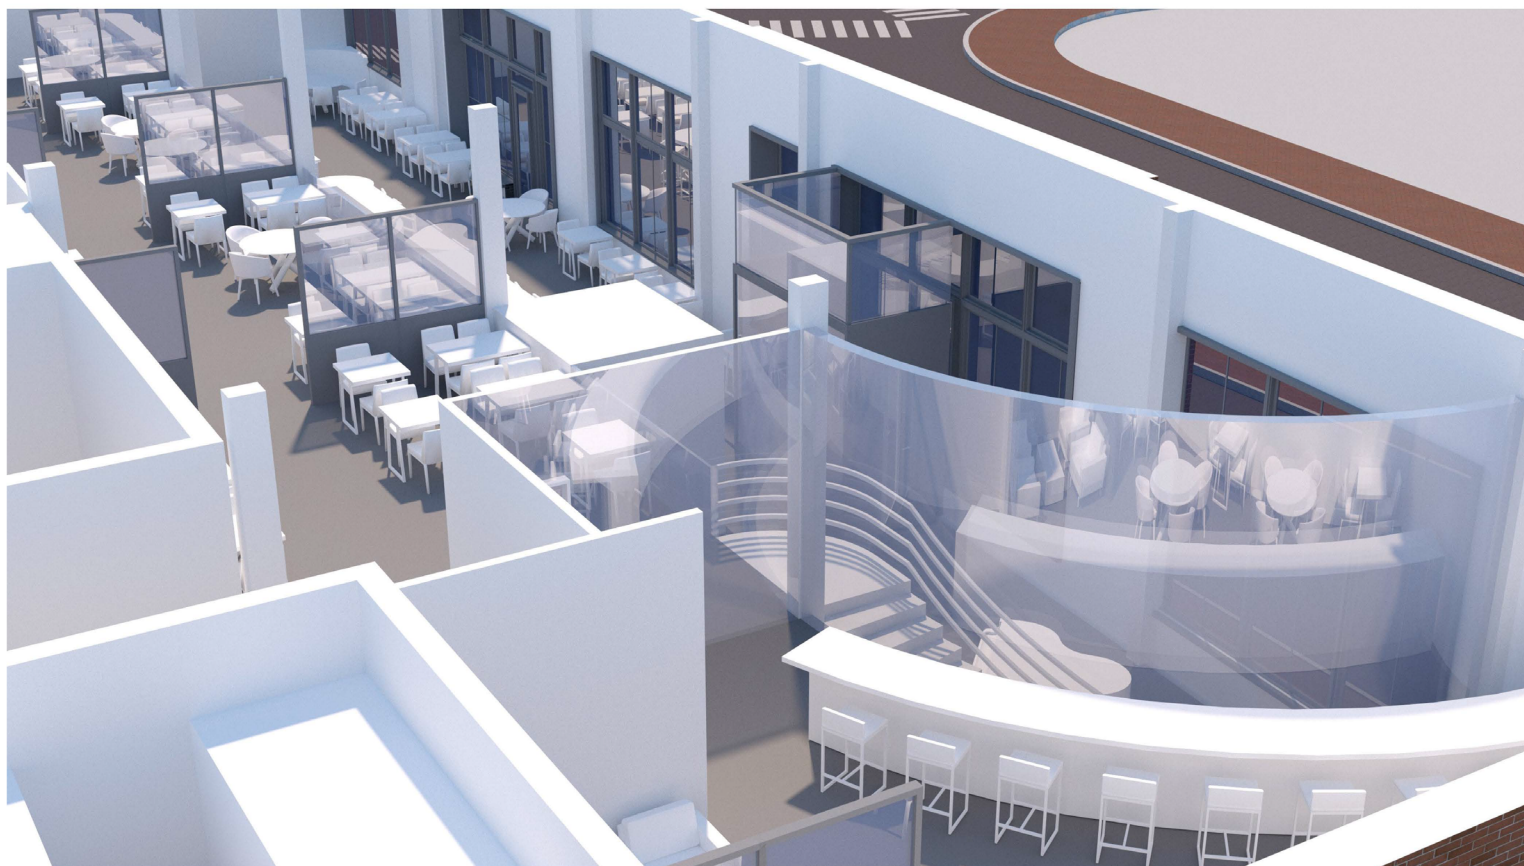

**70 MAPLEWOOD AVE**  
PORTSMOUTH, NEW HAMPSHIRE

**WILLIAM  
& REEVES**  
COMMERCIAL REAL ESTATE

**CONCEPT PERSPECTIVE 3**

FOR MORE INFORMATION CONTACT DEANE @ 603.315.0808 | [DEANE@WRCRE.COM](mailto:DEANE@WRCRE.COM)