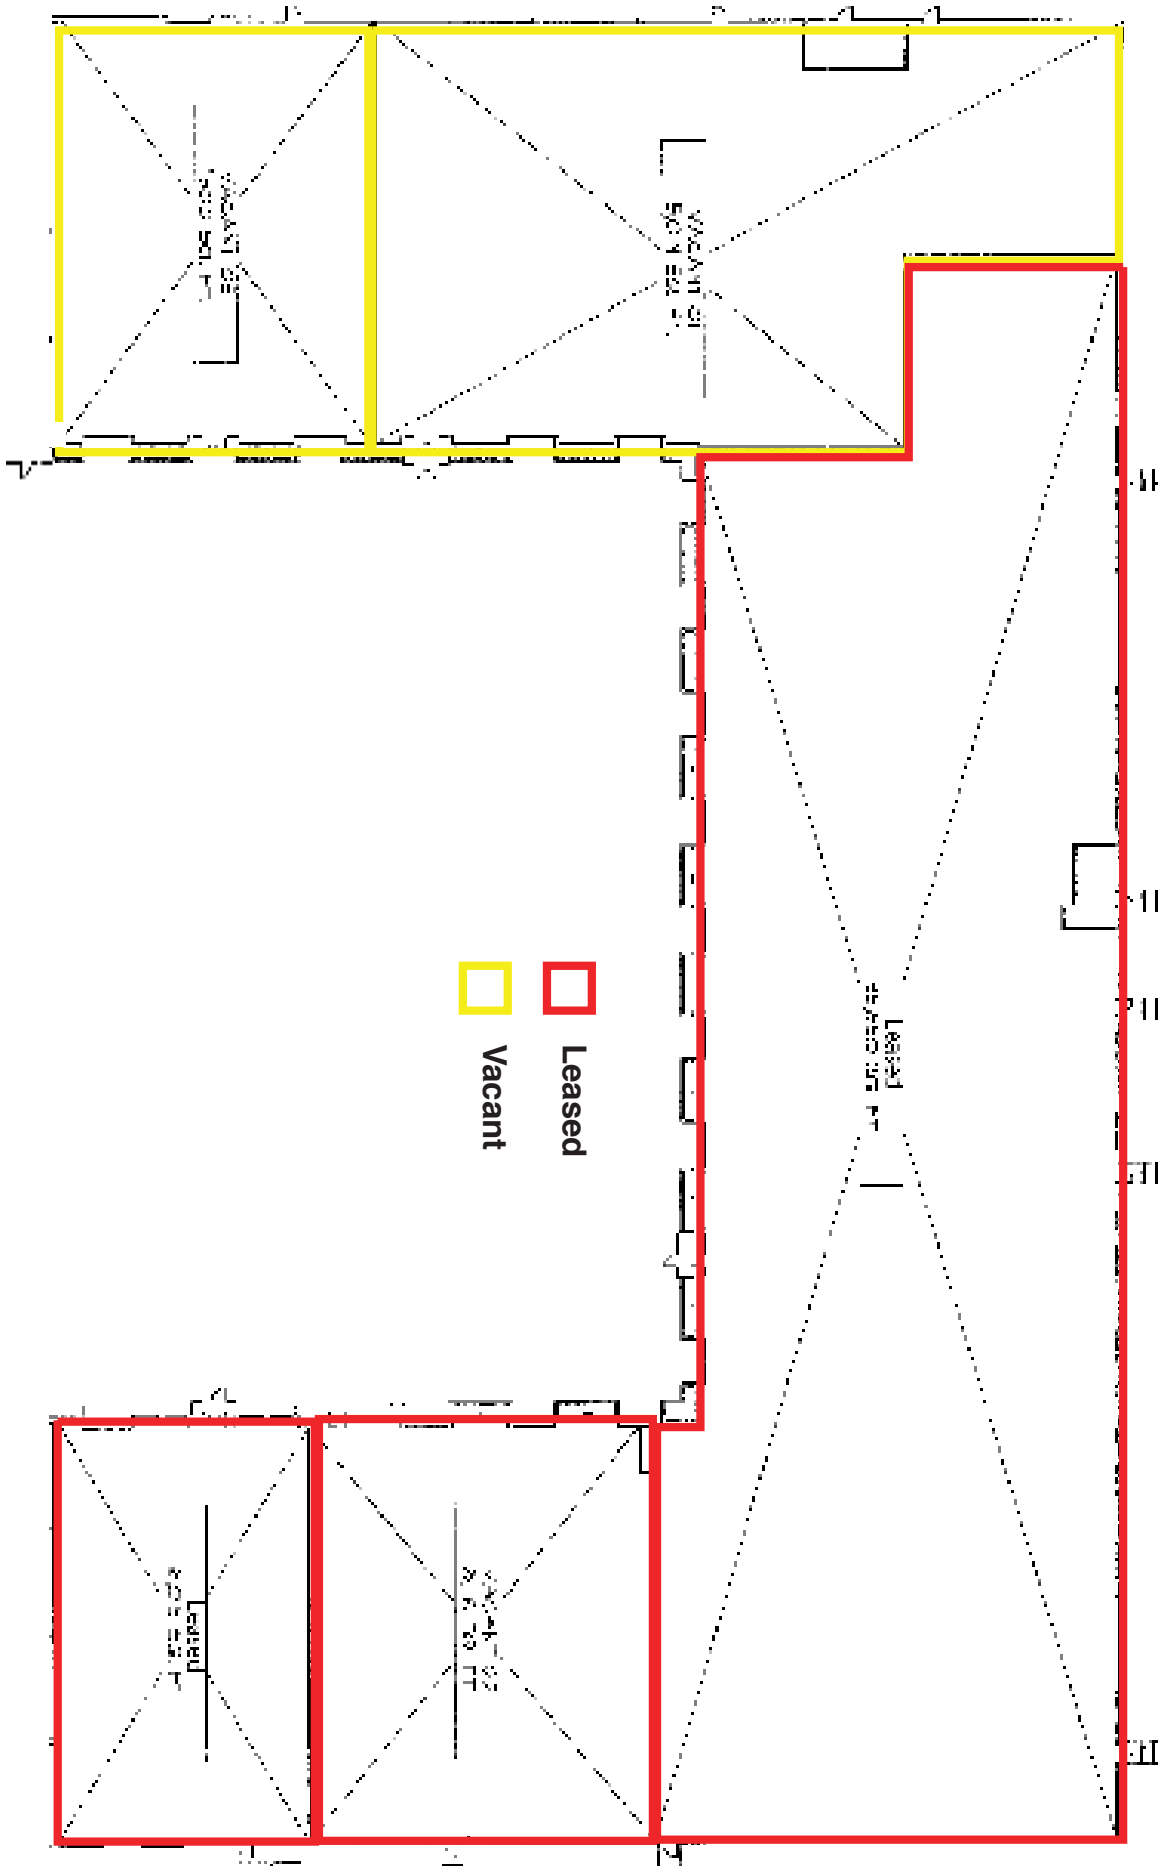

**54 REGIONAL DRIVE**  
CONCORD, NEW HAMPSHIRE

FOR MORE INFORMATION CONTACT DEANE @ 603.315.0808