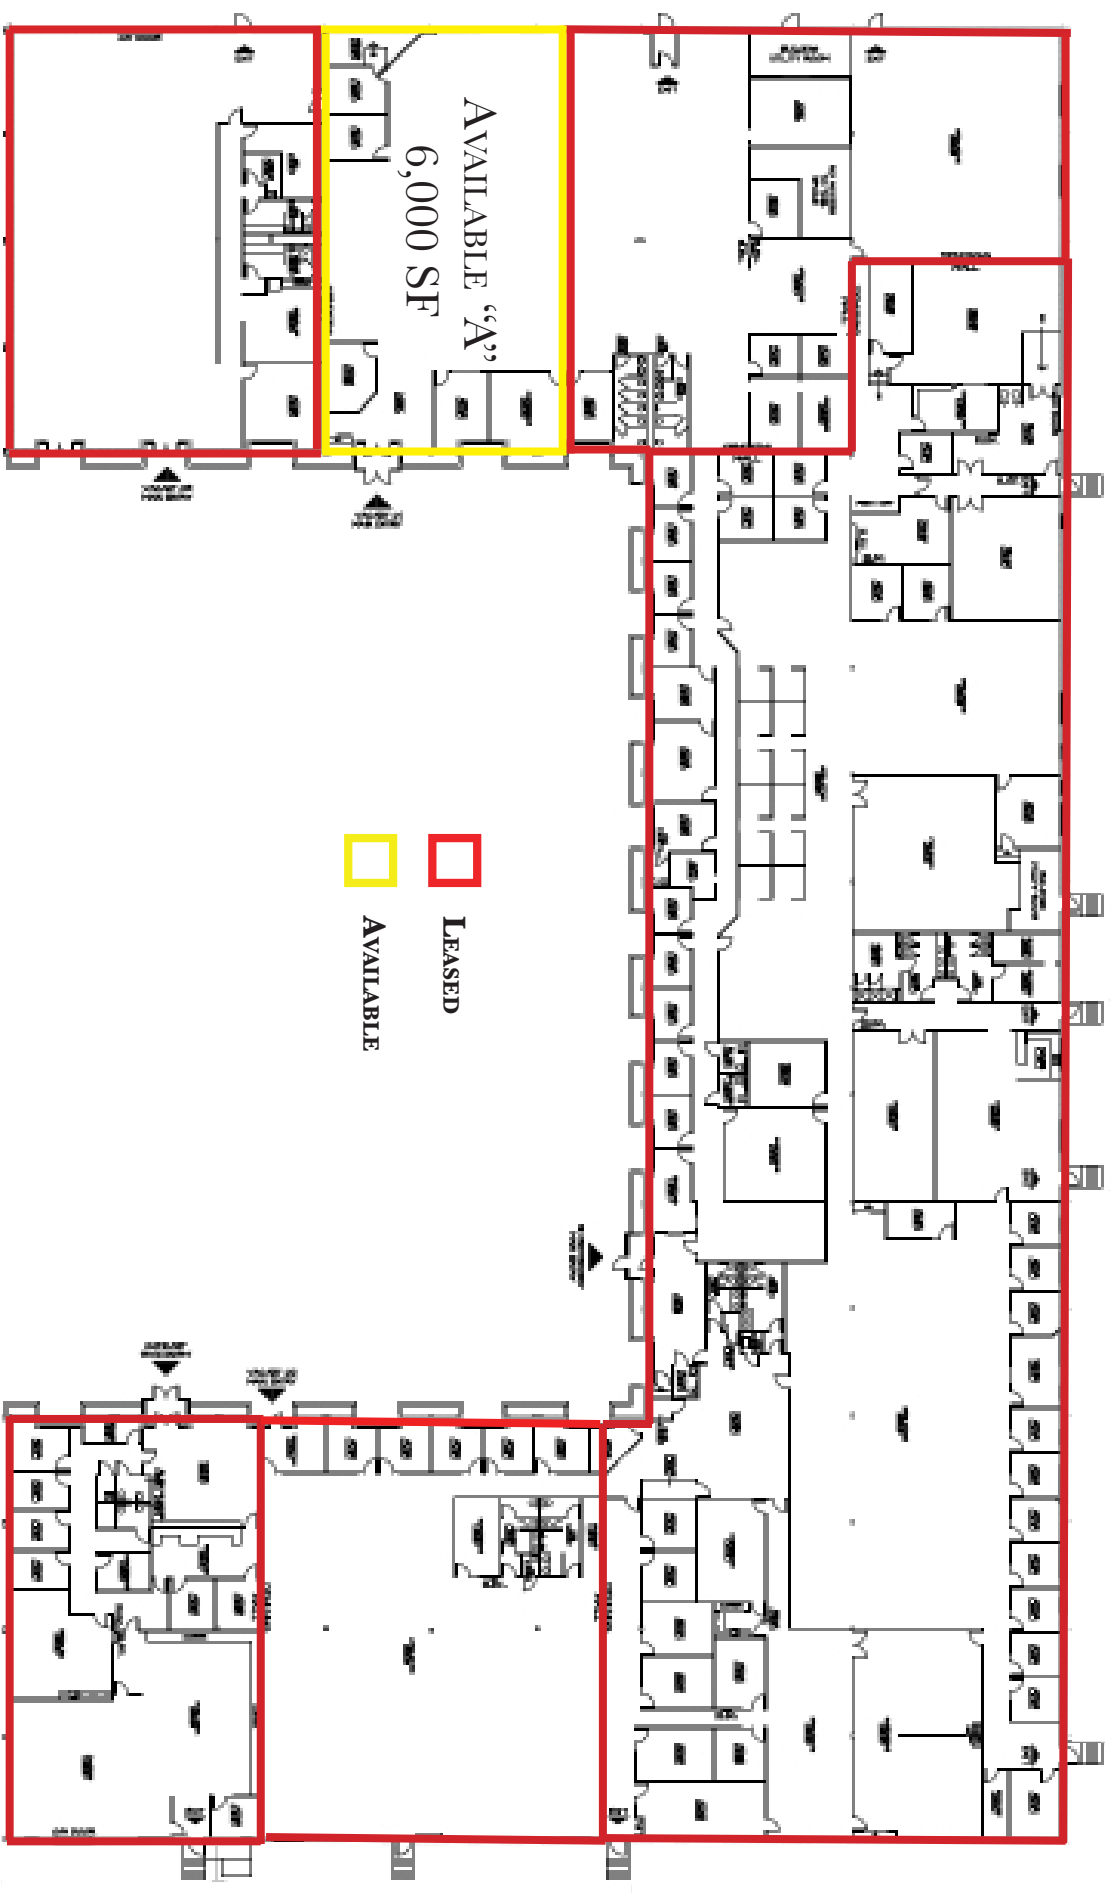

54 REGIONAL DRIVE
CONCORD, NEW HAMPSHIRE

WILLIAM & REEVES
COMMERCIAL REAL ESTATE

FOR MORE INFORMATION CONTACT DEANE @ 603.315.0808