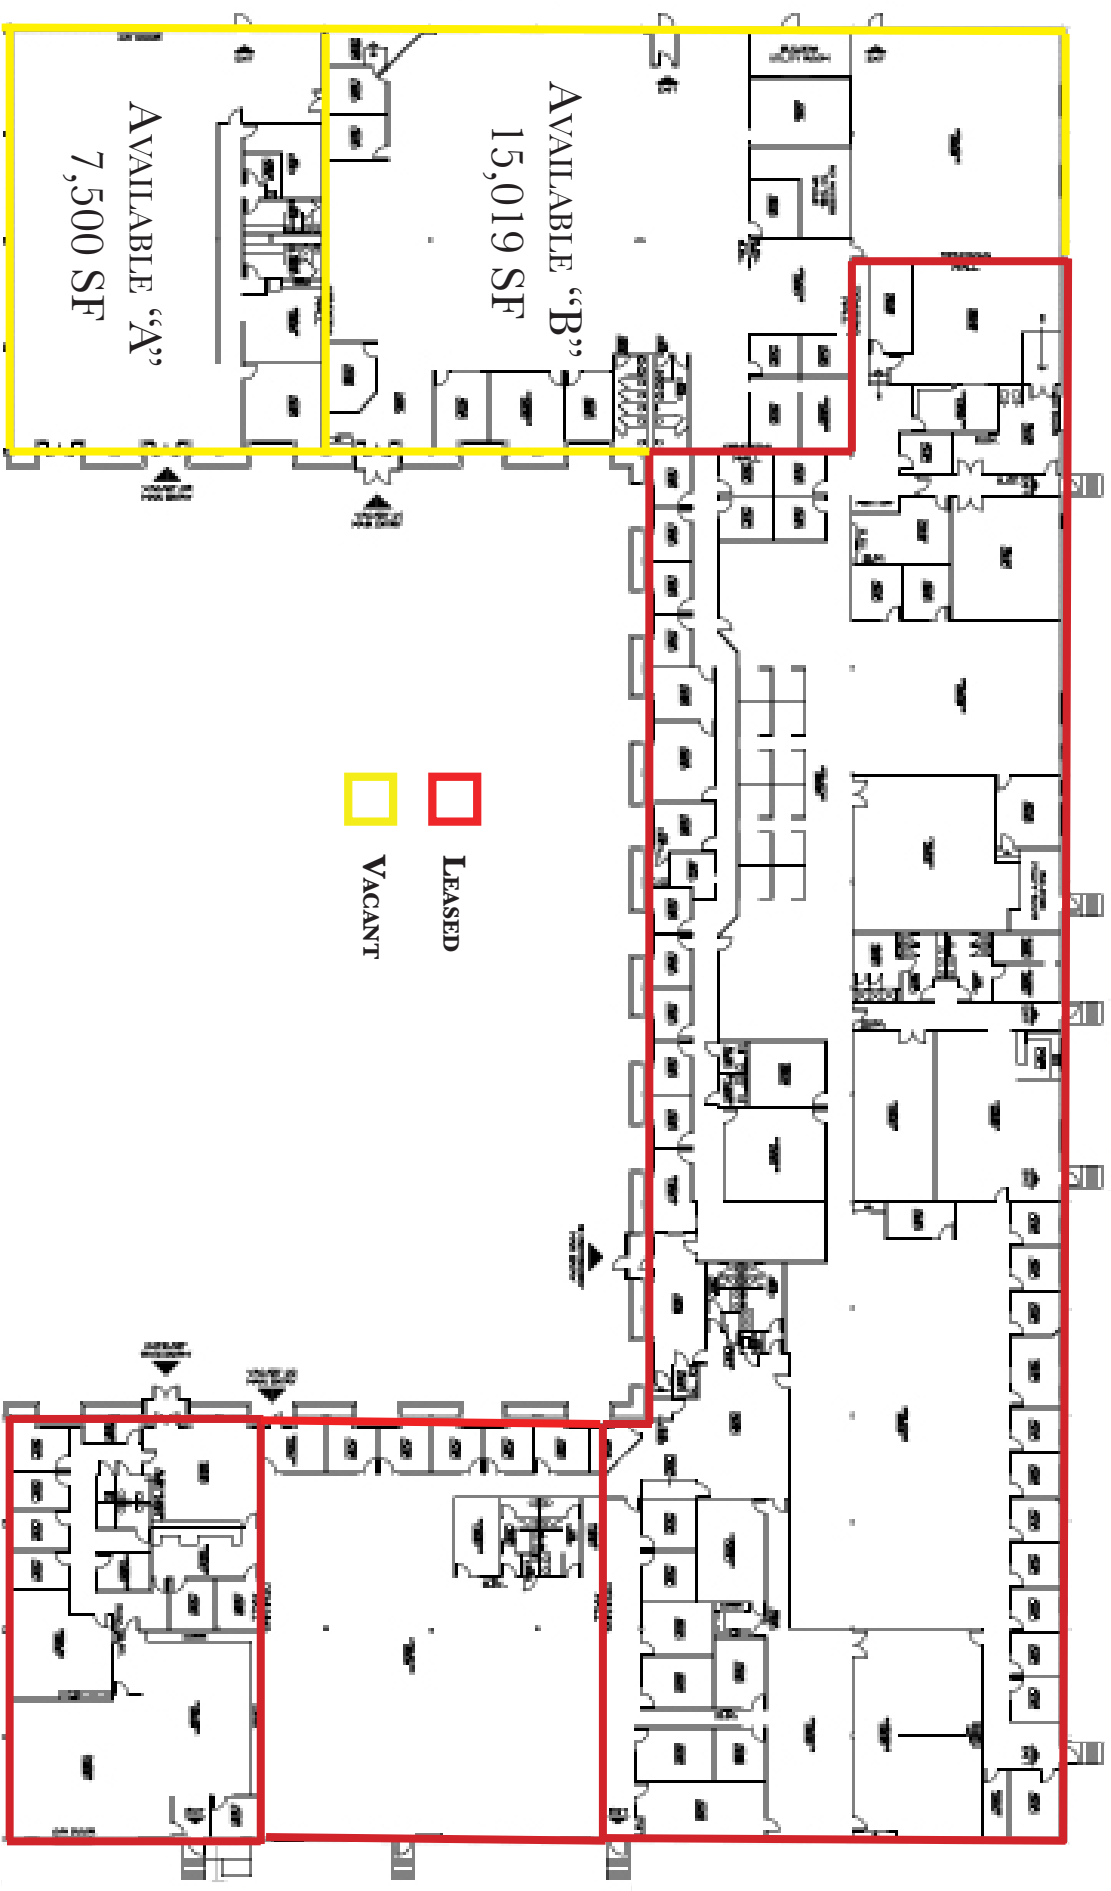

54 REGIONAL DRIVE
CONCORD, NEW HAMPSHIRE

WILLIAM & REEVES
COMMERCIAL REAL ESTATE

FOR MORE INFORMATION CONTACT DEANE @ 603.315.0808