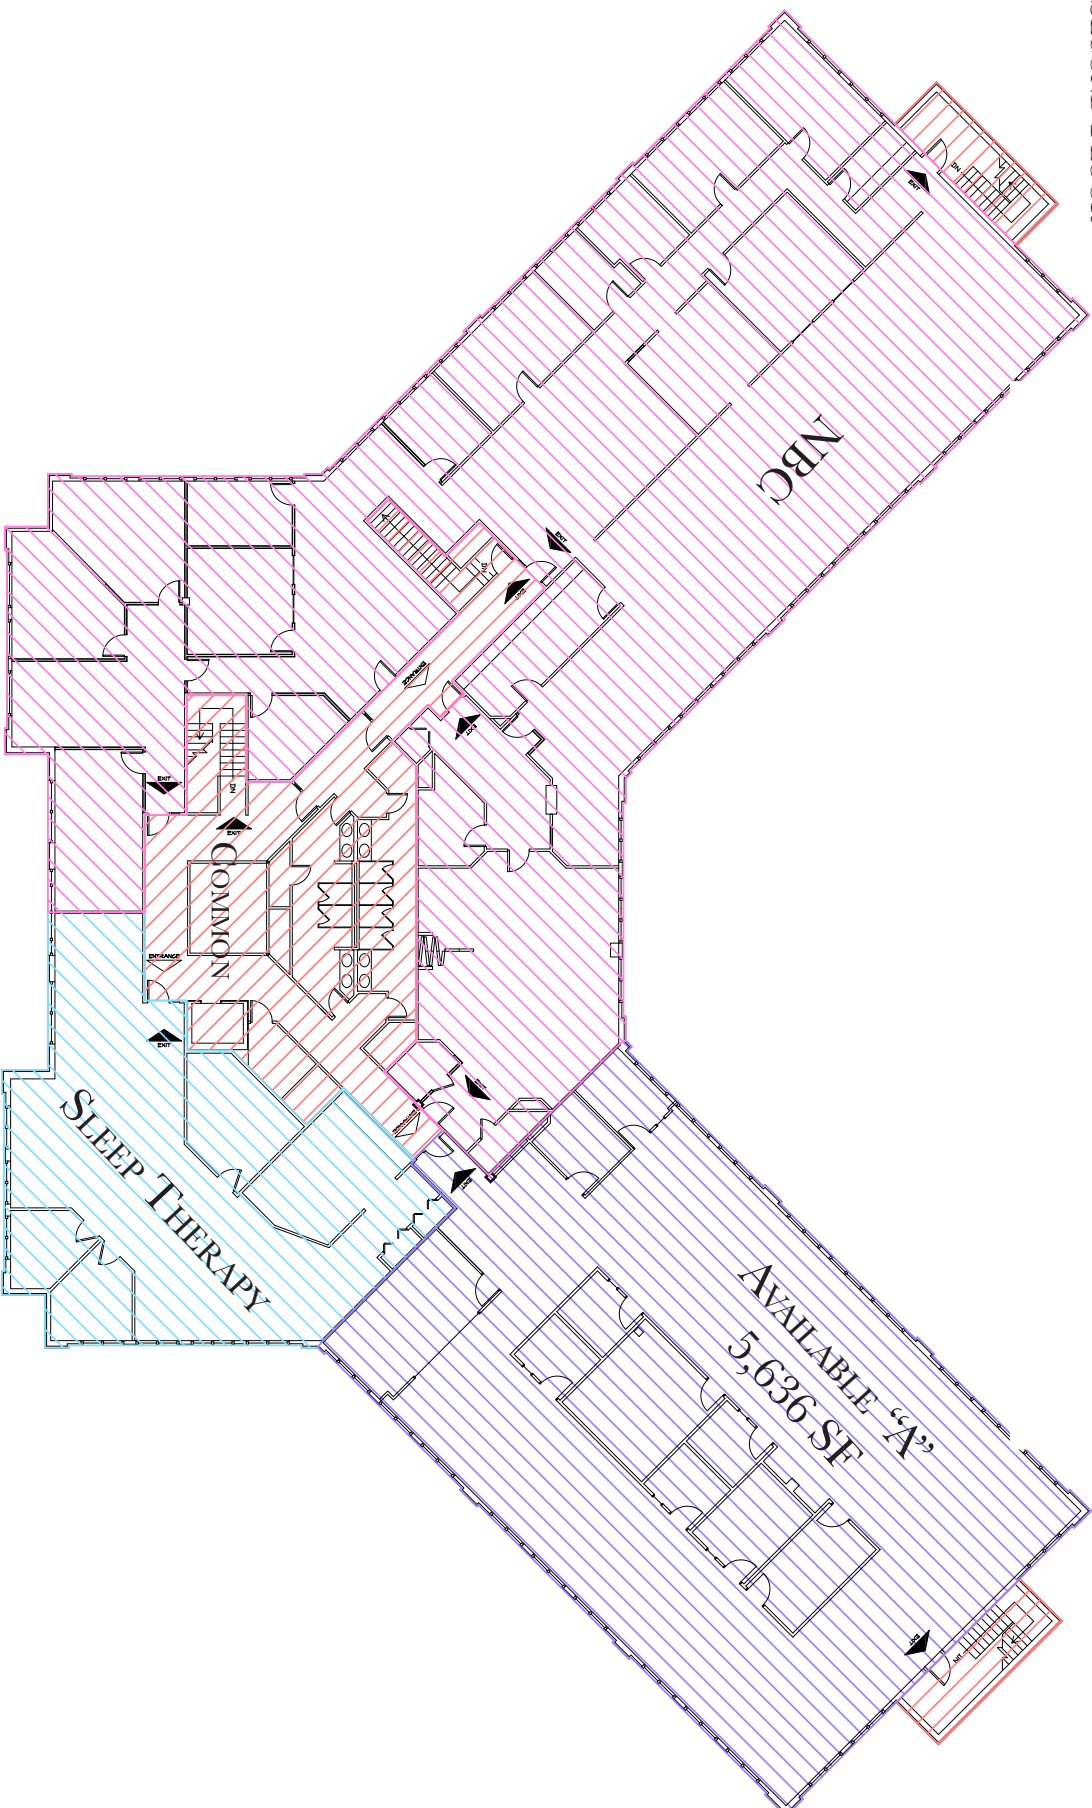

53 REGIONAL DRIVE
CONCORD, NEW HAMPSHIRE

WILLIAM & REEVES
COMMERCIAL REAL ESTATE

SECOND FLOOR

FOR ADDITIONAL INFORMATION CONTACT DEANE @ 603.315.0808