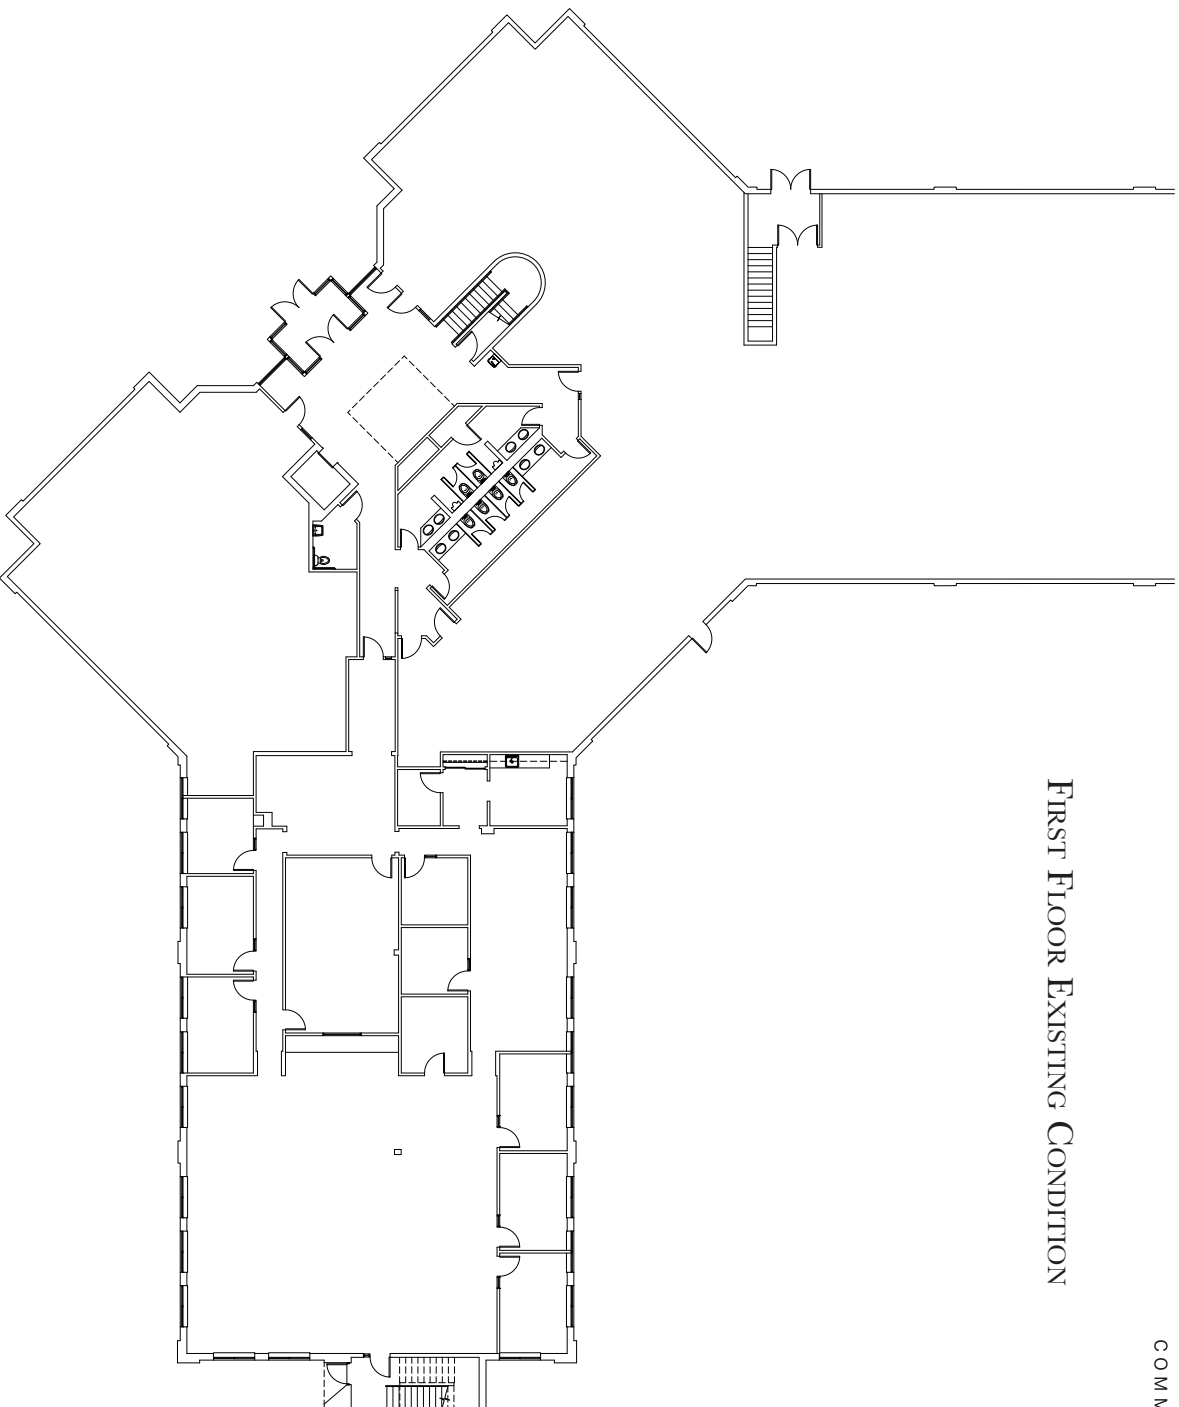

53 REGIONAL DRIVE
CONCORD, NEW HAMPSHIRE

FIRST FLOOR EXISTING CONDITION

FOR ADDITIONAL INFORMATION CONTACT DEANE @ 603.315.0808