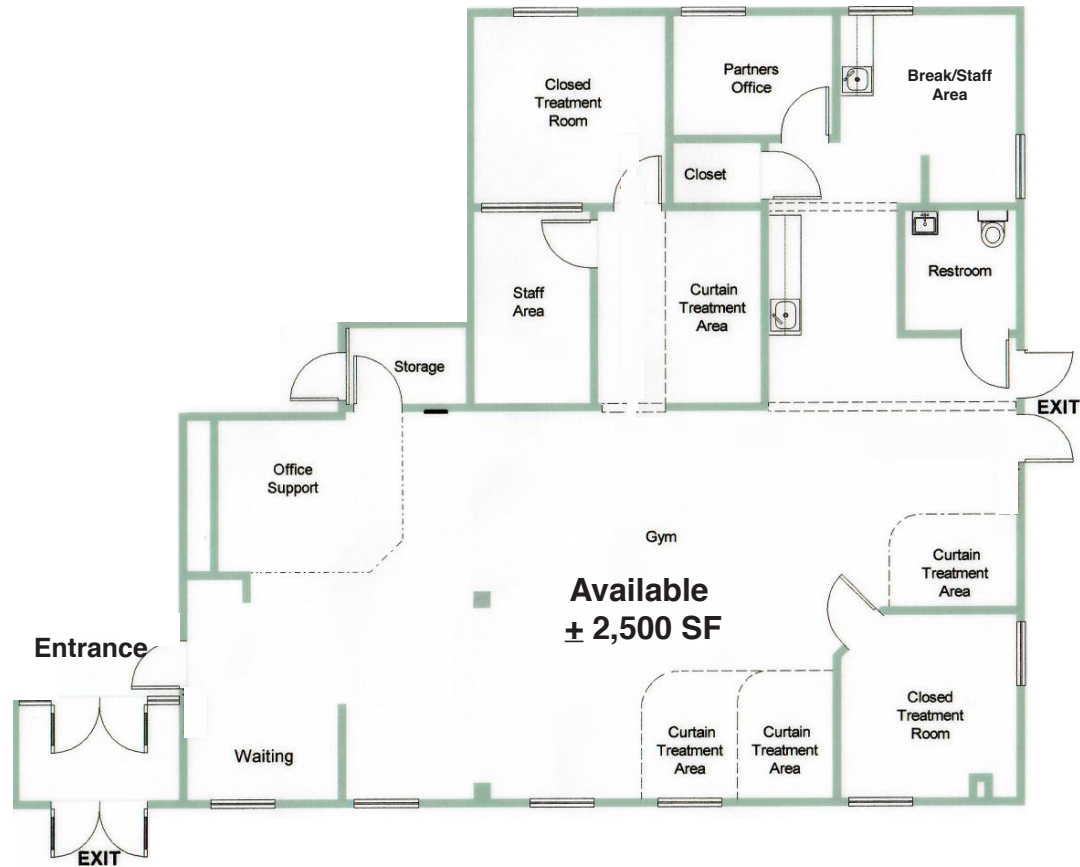

501 SOUTH STREET  
BOW, NEW HAMPSHIRE

WILLIAM  
& REEVES

COMMERCIAL REAL ESTATE

FOR MORE INFORMATION CONTACT JESS @ 603.785.226 OR DEANE @ 603.315.0808