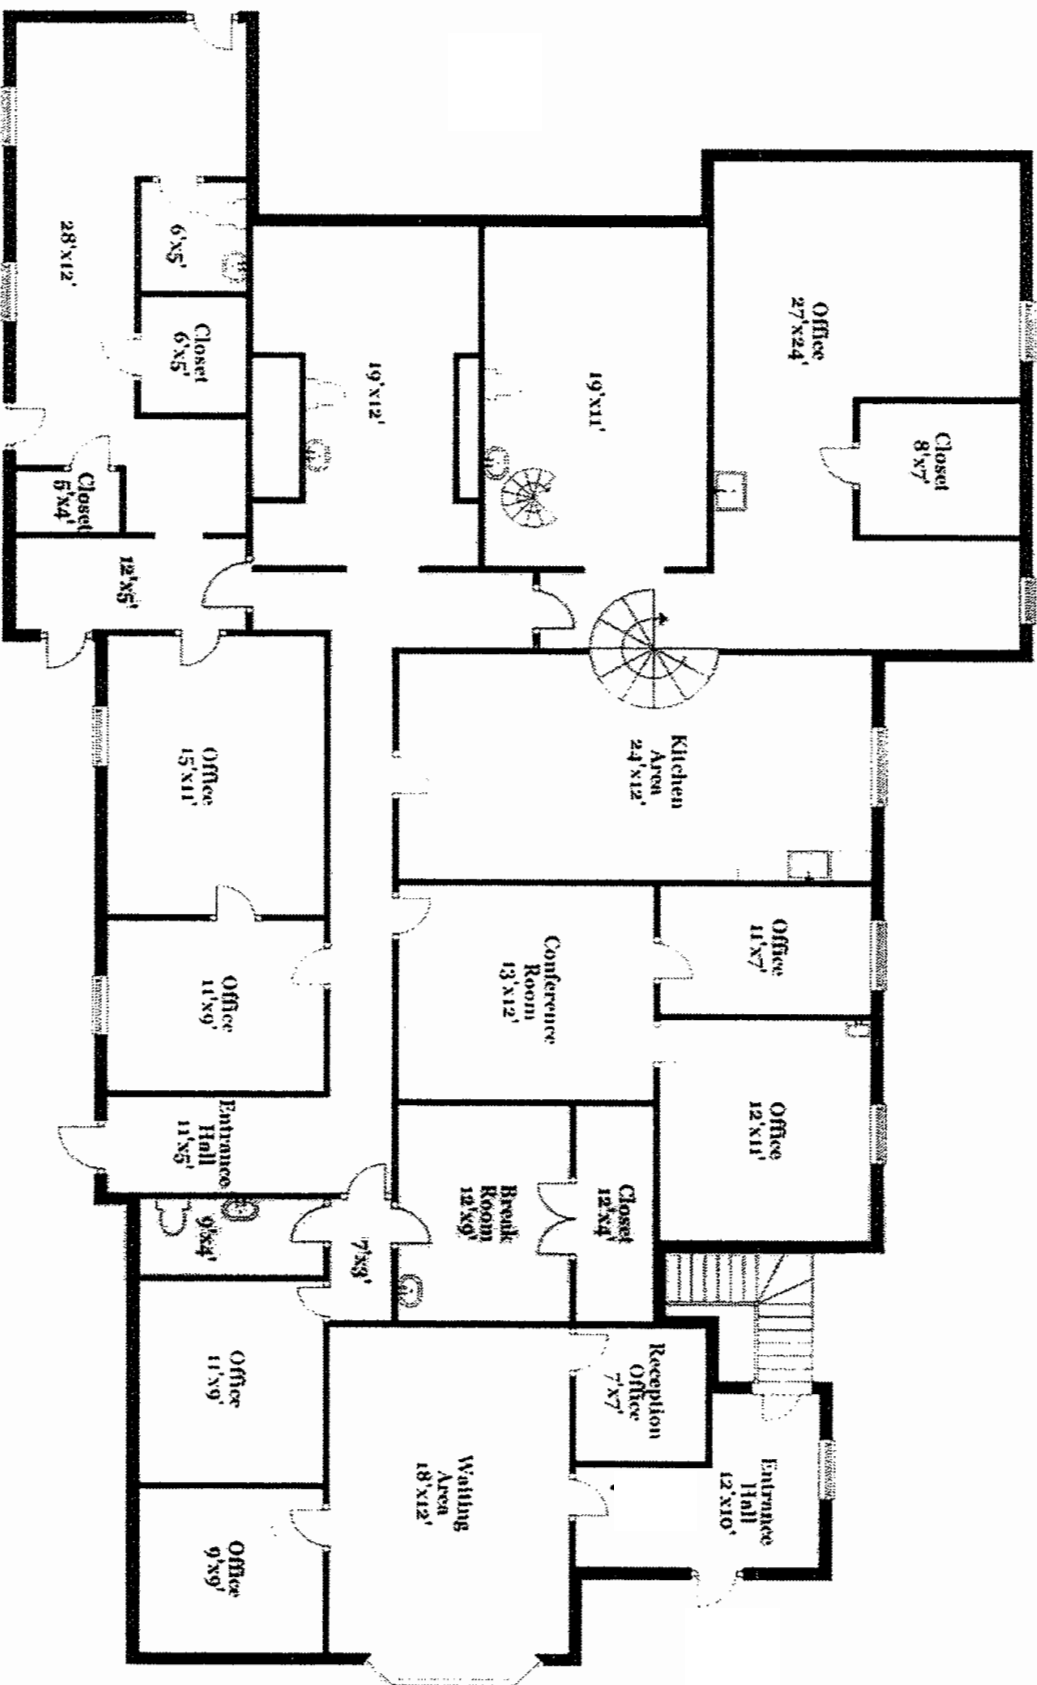

4 BRIMSTONE HILL RD
EPSOM, NEW HAMPSHIRE

FLOOR PLAN

WILLIAM
REEVES
COMMERCIAL REAL ESTATE

FOR ADDITIONAL INFORMATION CONTACT DEANE @ 603.315.0808