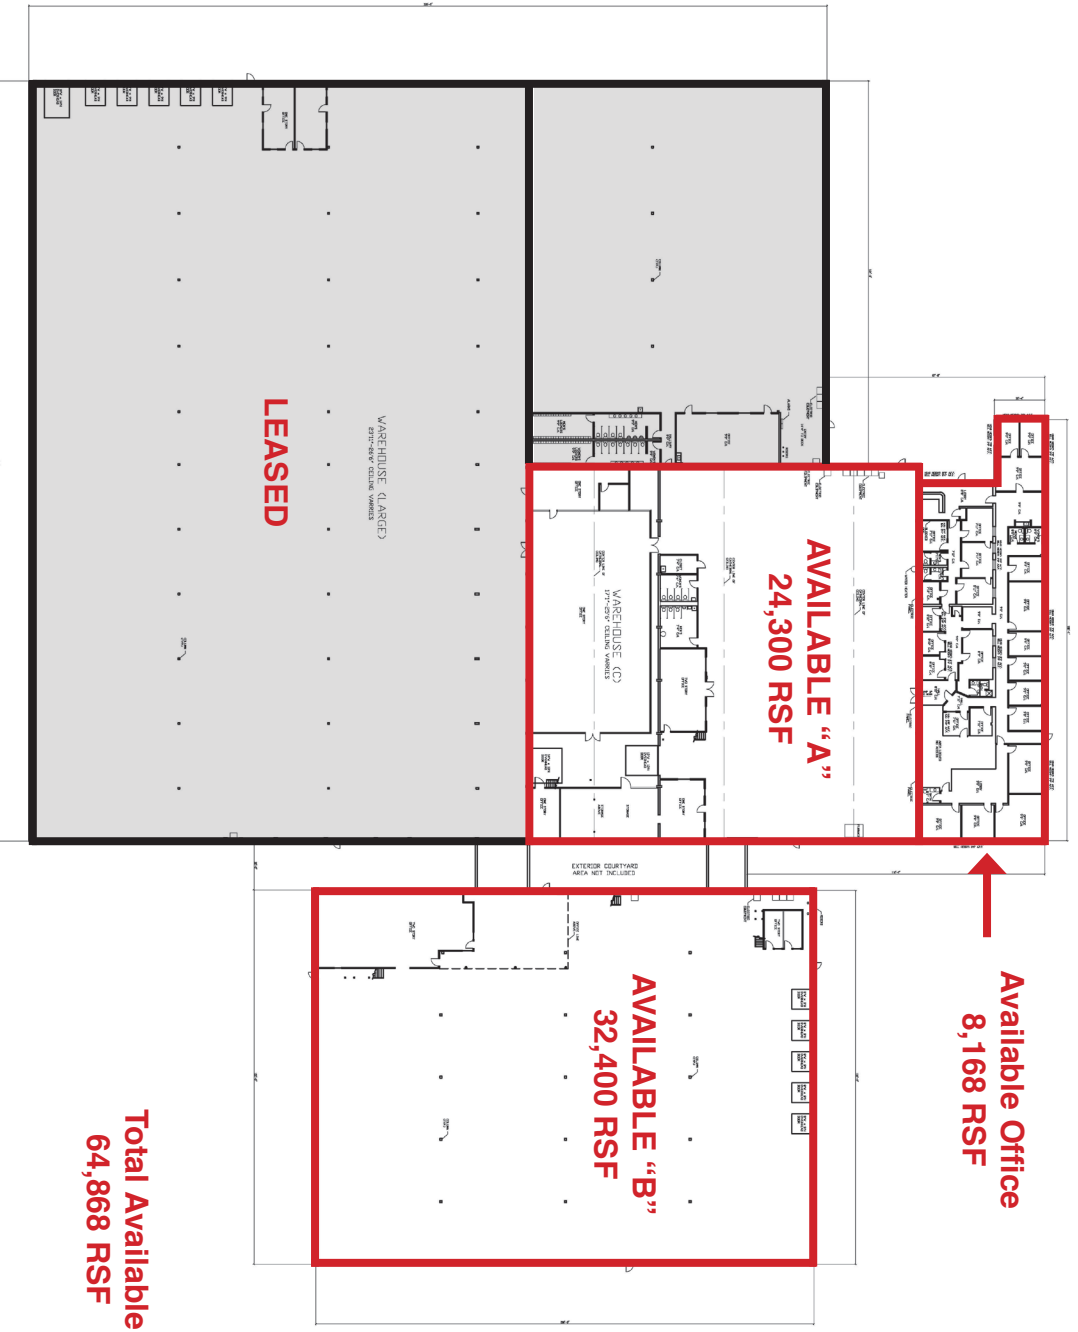

39 & 55 SHEEP DAVIS
PEMBROKE, NEW HAMPSHIRE

Total Available
64,868 RSF

FOR MORE INFORMATION CONTACT DEANE @ 603.315.0808 / DEANE@WRGRE.COM