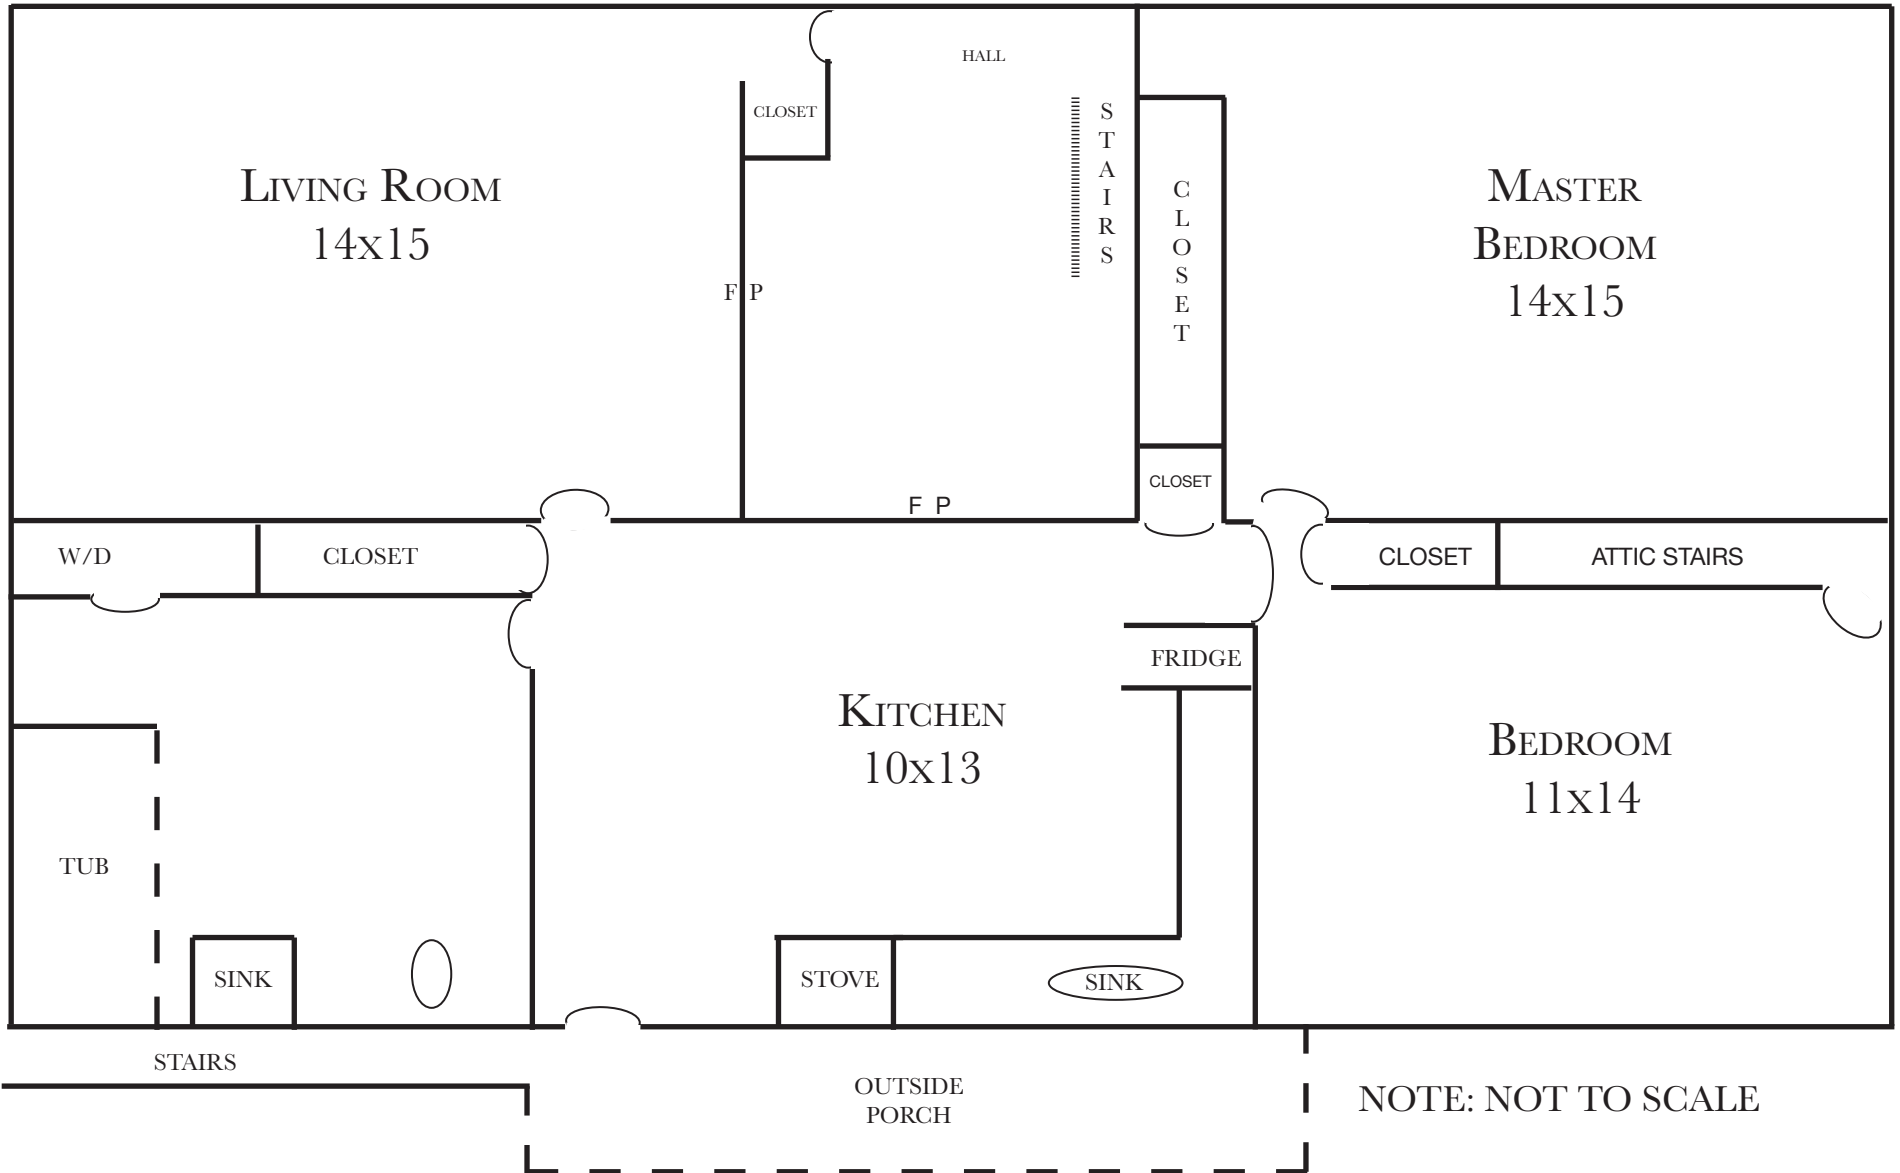

389 NASHUA STREET  
MILFORD, NEW HAMPSHIRE

**WILLIAM  
& REEVES**  
COMMERCIAL REAL ESTATE

2ND FLOOR APARTMENT (COLONIAL)

FOR MORE INFORMATION CONTACT DEANE @ 603.315.0808 | DEANE@WRCRE.COM