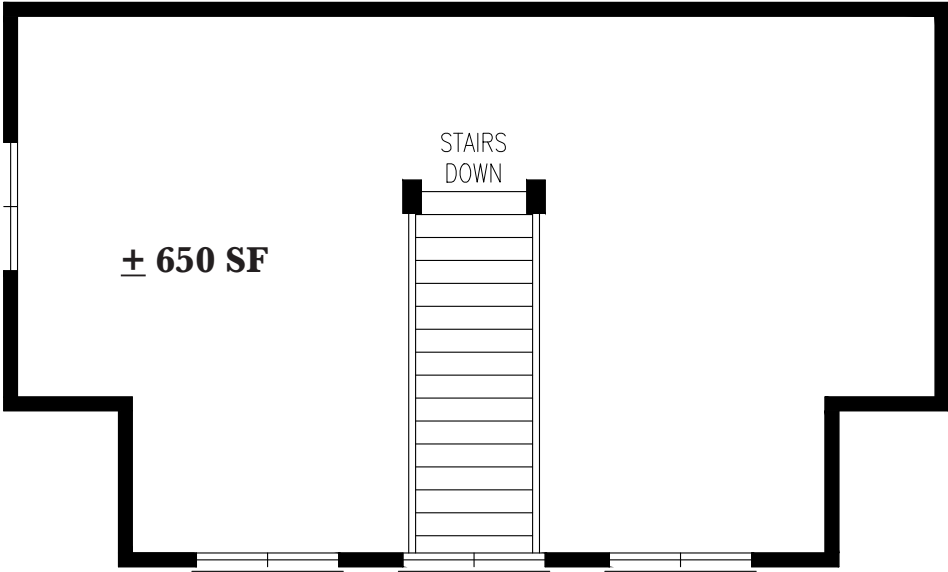

265 SOUTH RIVER ROAD
BEDFORD, NEW HAMPSHIRE

**WILLIAM
& REEVES**
COMMERCIAL REAL ESTATE

SECOND FLOOR

FOR MORE INFORMATION CONTACT DEANE @ 603.315.0808 | DEANE@WRCRE.COM