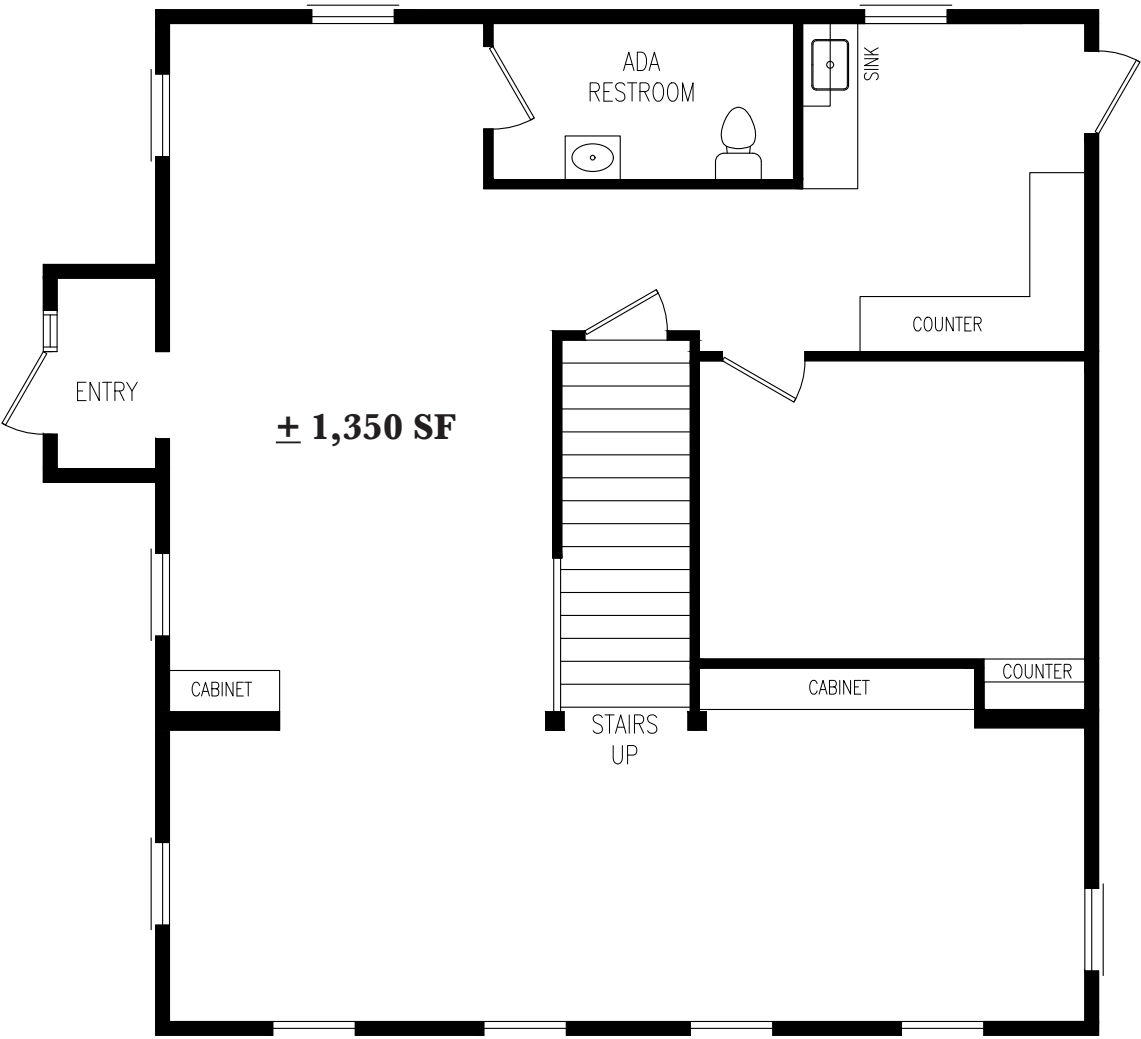

265 SOUTH RIVER ROAD  
BEDFORD, NEW HAMPSHIRE

WILLIAM  
& REEVES  
COMMERCIAL REAL ESTATE

FIRST FLOOR

FOR MORE INFORMATION CONTACT DEANE @ 603.315.0808 | DEANE@WRCRE.COM