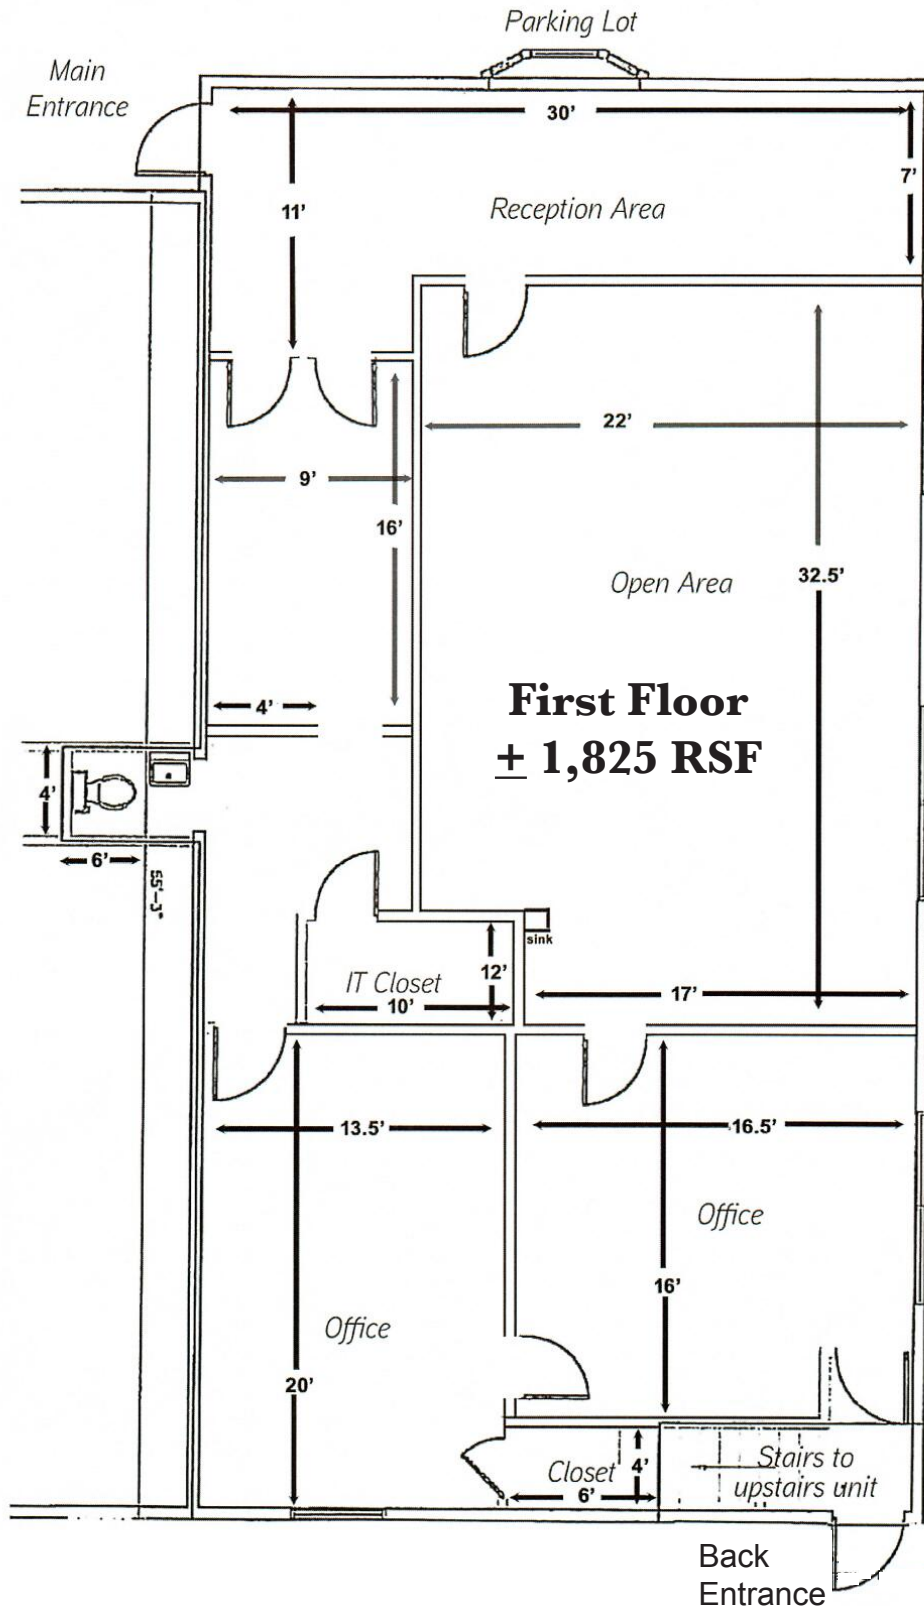

182 ROCKINGHAM ROAD
LONDONDERRY, NEW HAMPSHIRE

WILLIAM
& REEVES
COMMERCIAL REAL ESTATE

FOR MORE INFORMATION CONTACT DEANE @ 603.315.0808 | DEANE@WRCRE.COM