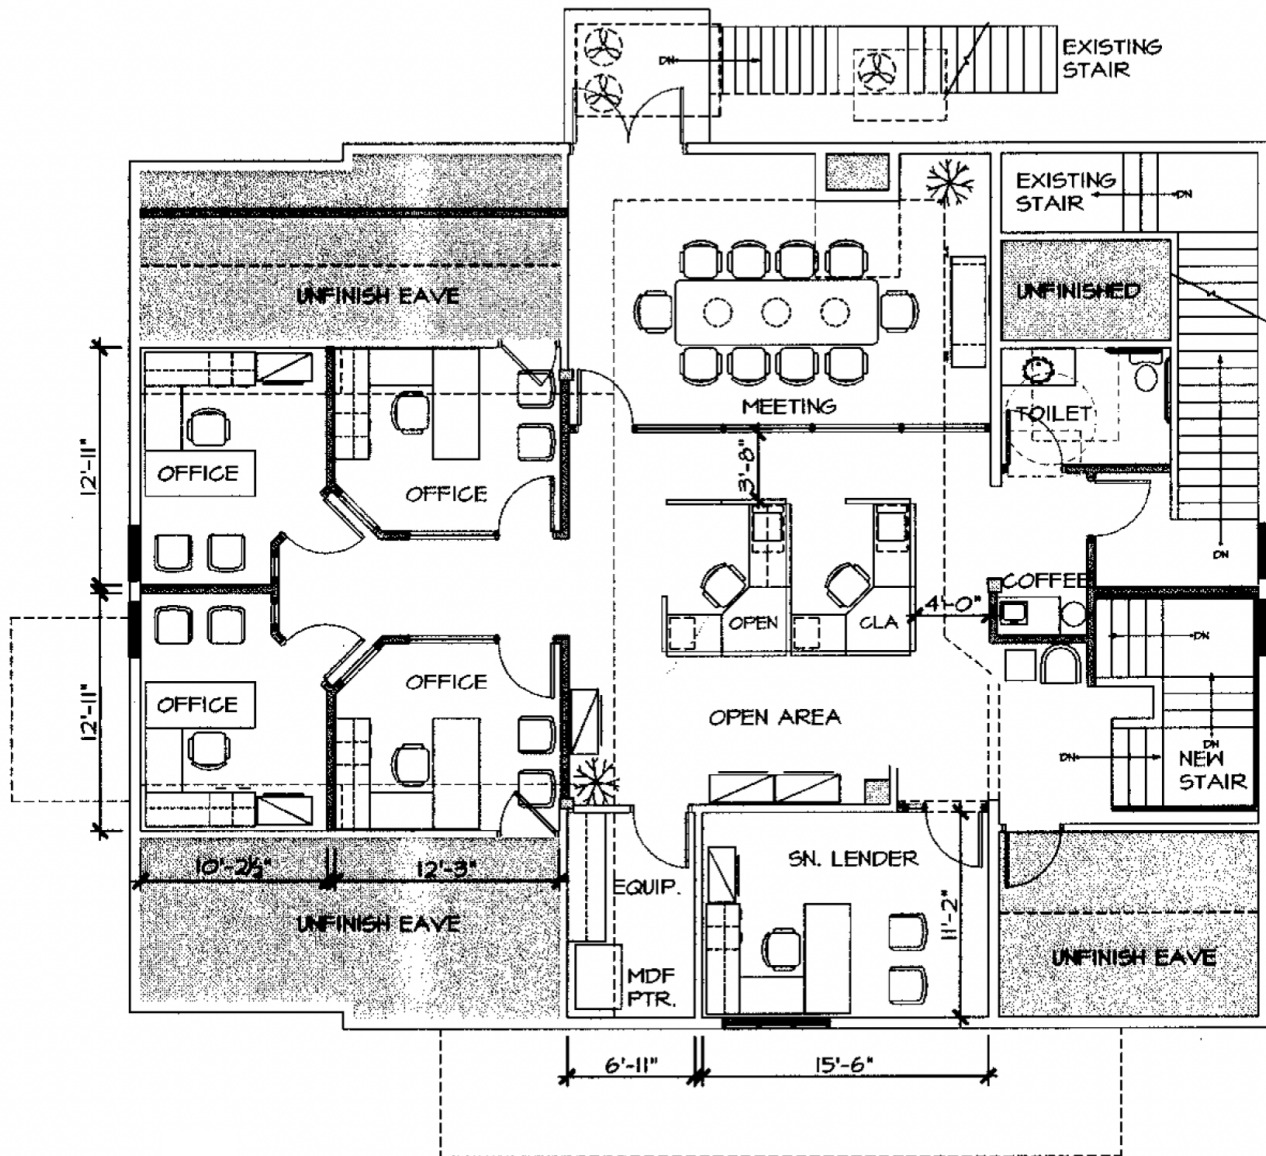

163 DEER STREET
PORTSMOUTH, NEW HAMPSHIRE

WILLIAM
& REEVES

COMMERCIAL REAL ESTATE

FIRST FLOOR ± 1,500 SF

FOR MORE INFORMATION CONTACT DEANE @ 603.315.0808 | DEANE@WRCRE.COM