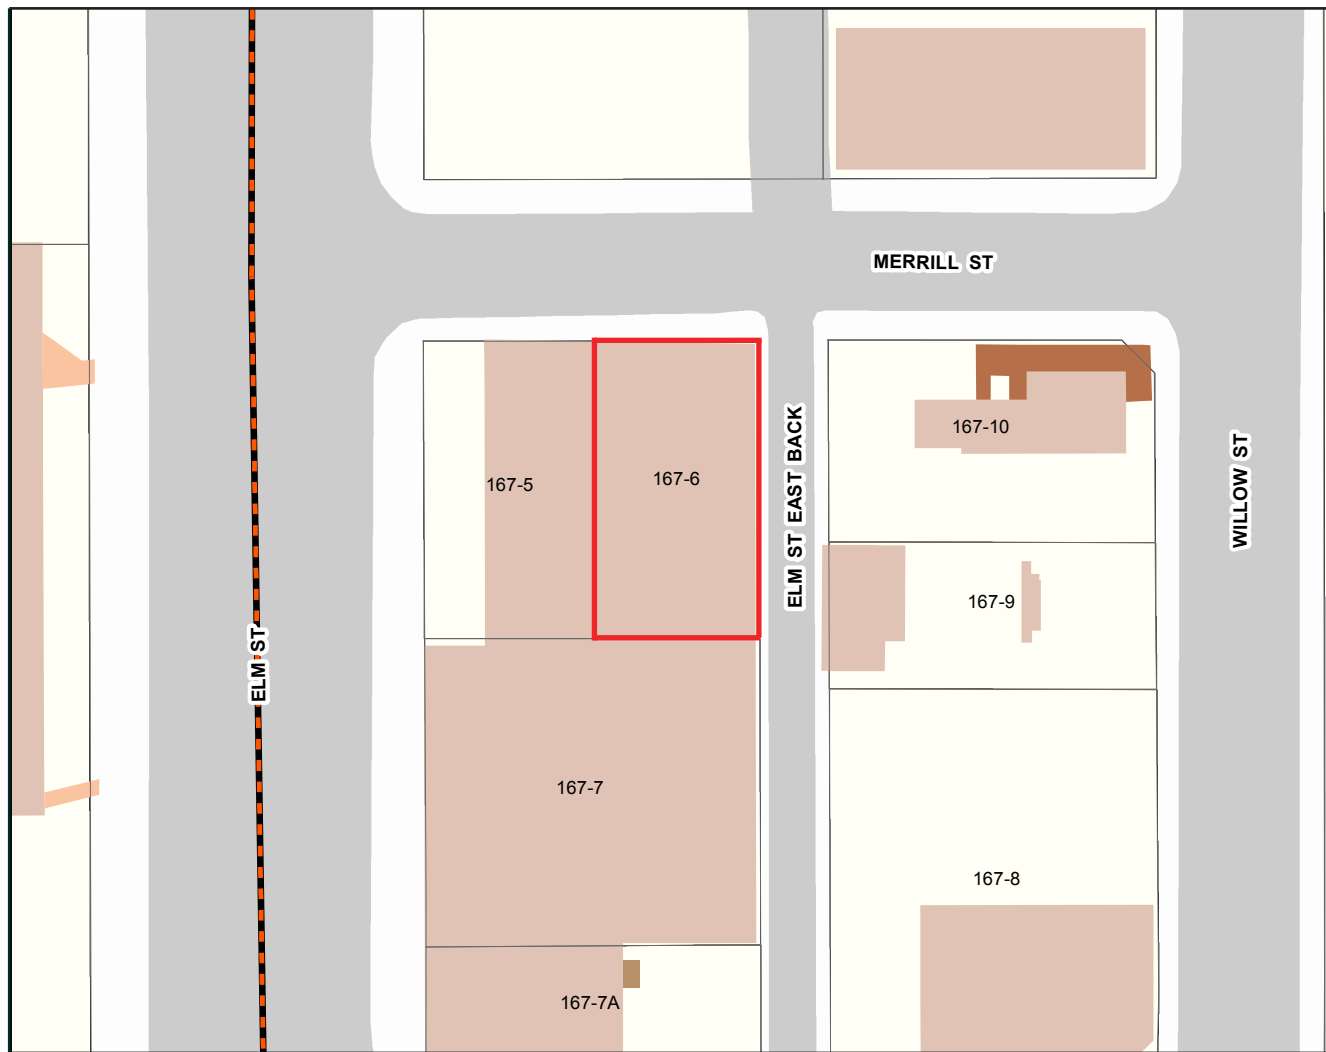

15 MERRILL STREET
MANCHESTER, NEW HAMPSHIRE

**WILLIAM
& REEVES**
COMMERCIAL REAL ESTATE

GIS MAP

FOR MORE INFORMATION CONTACT DEANE @ 603.315.0808 | DEANE@WRCRE.COM