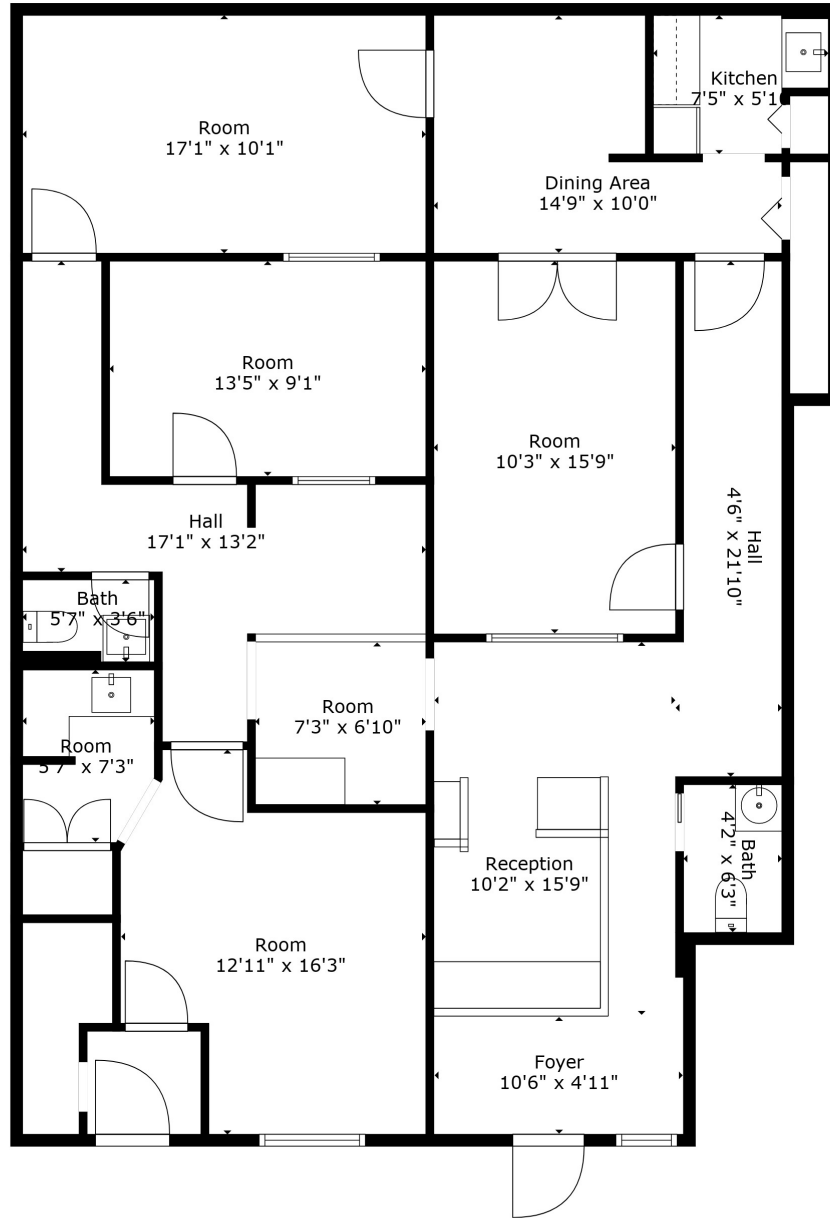

137-R WATER STREET
EXETER, NEW HAMPSHIRE

WILLIAM
& REEVES
COMMERCIAL REAL ESTATE

TOTAL
±1,512 SQ FT

FOR MORE INFORMATION CONTACT DEANE @ 603.315.0808